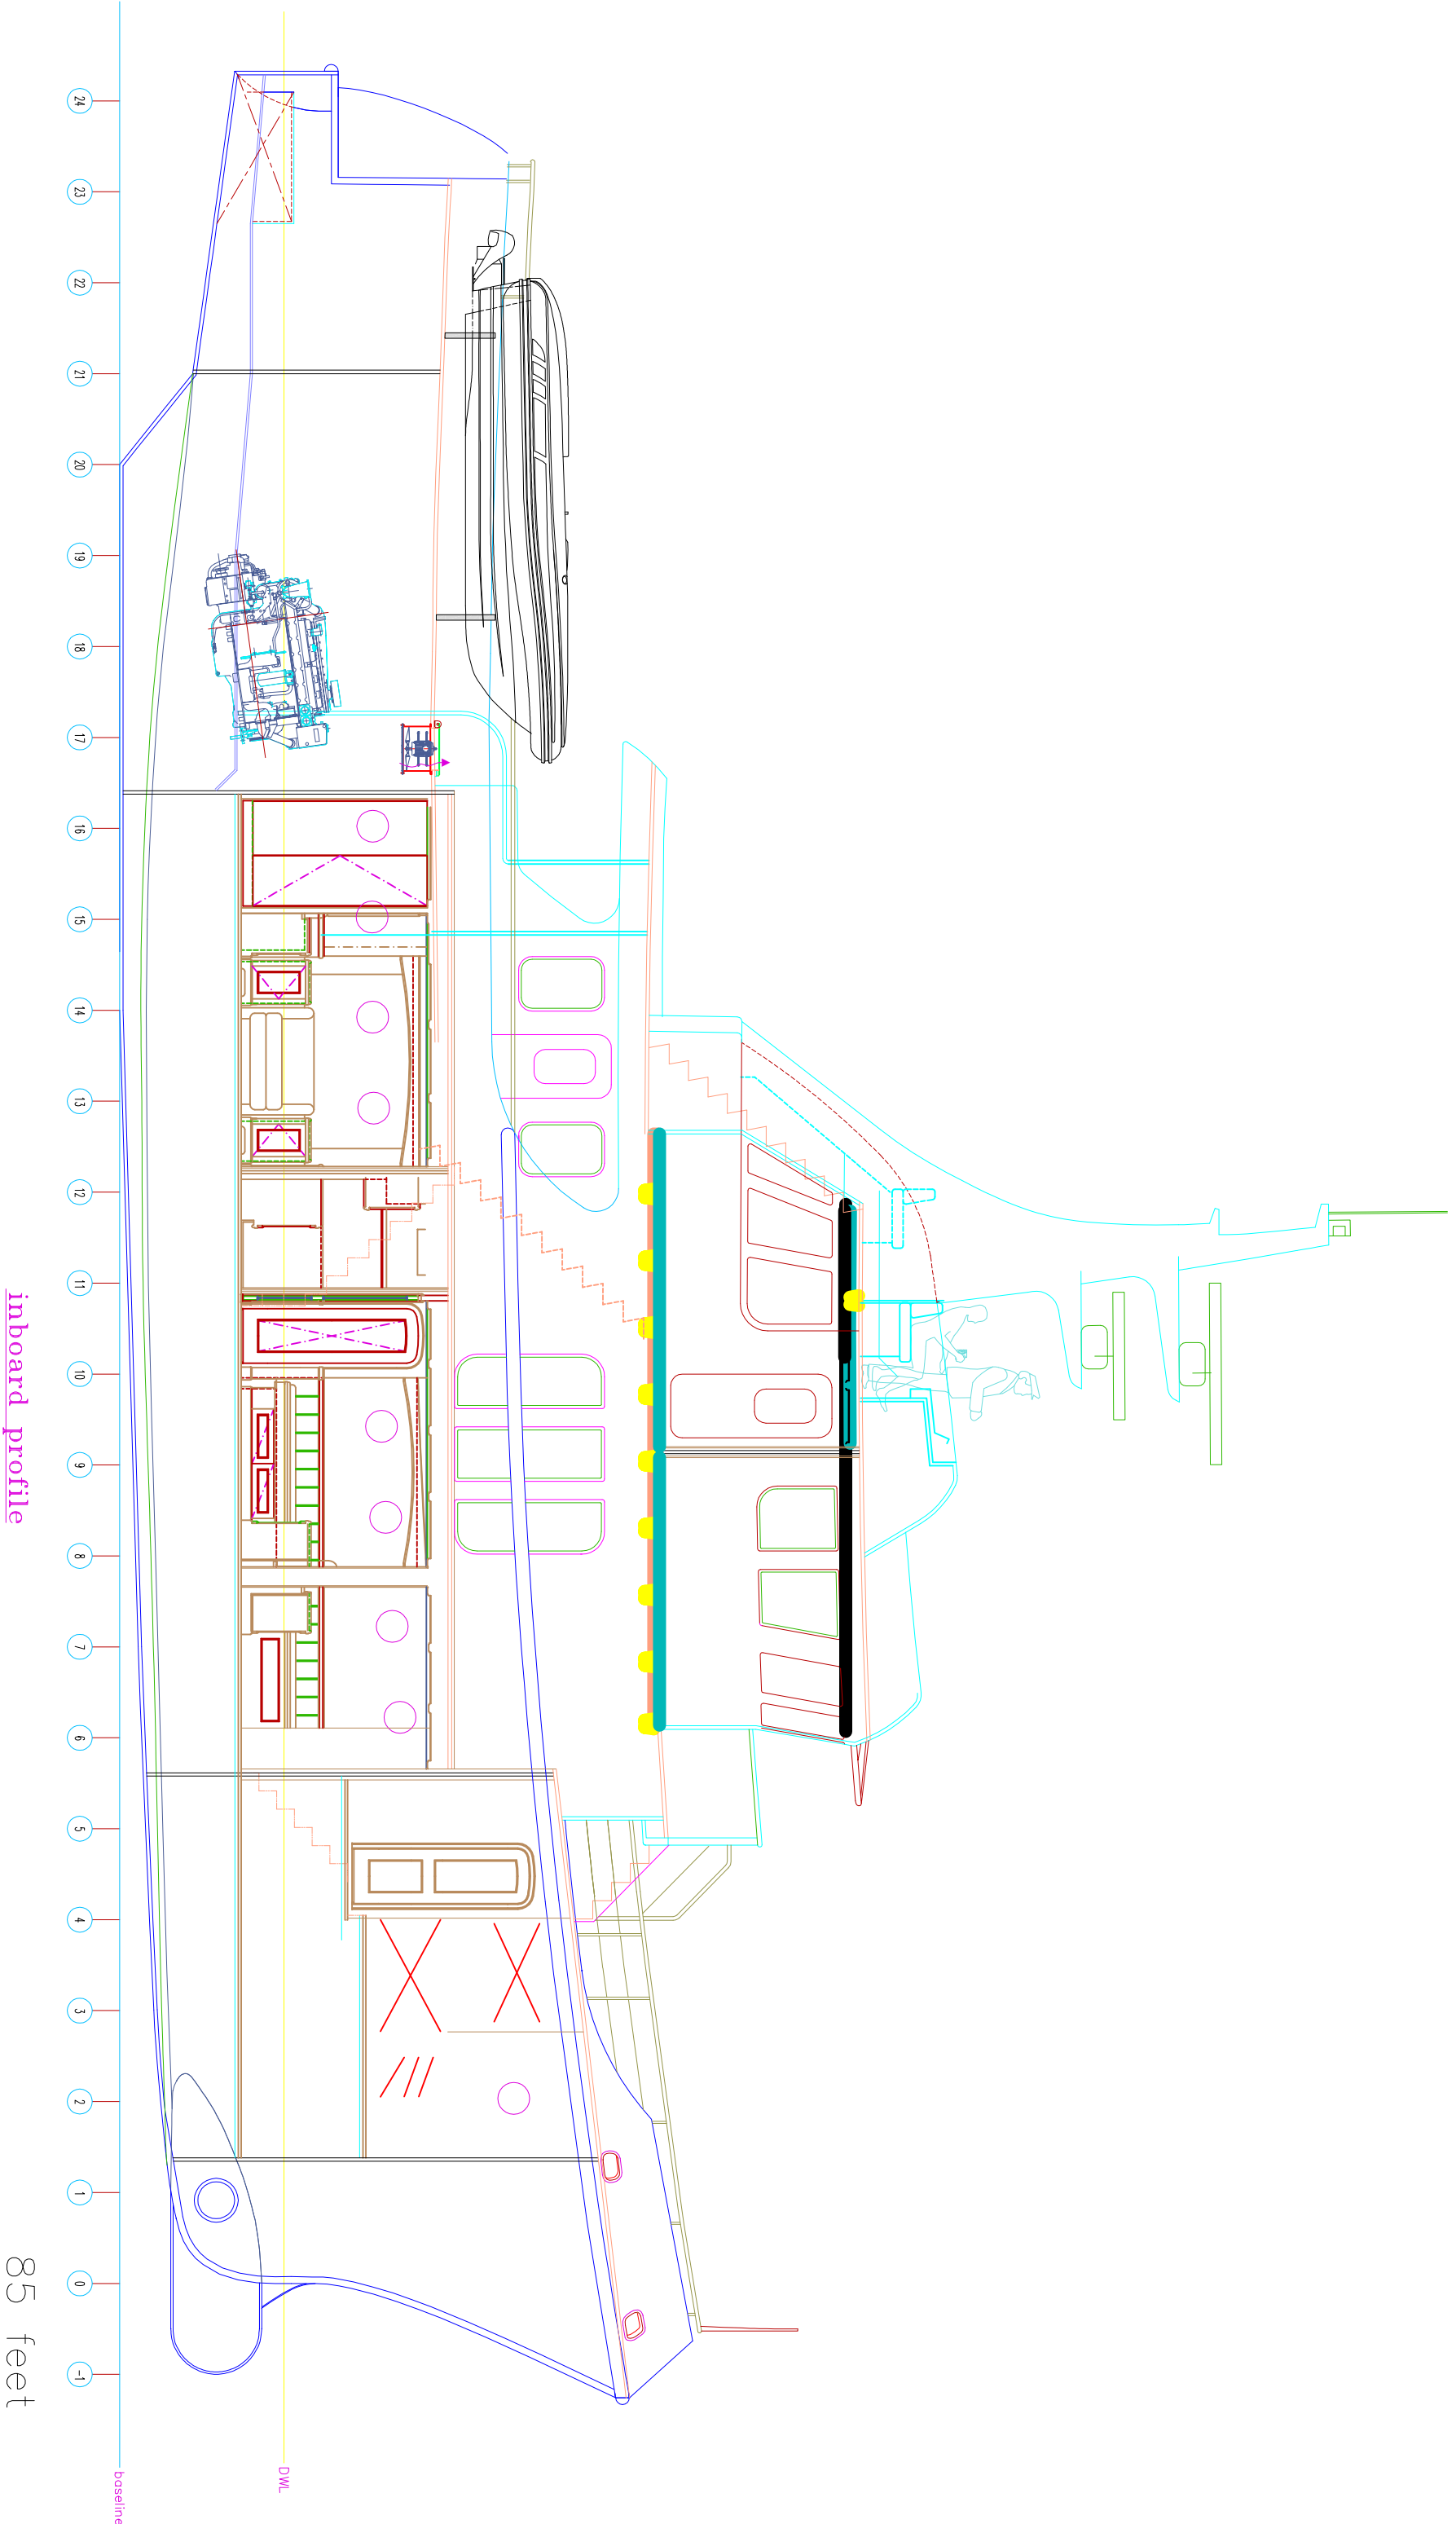

Farmont Yachts GmbH & Co KG

NAVIGATOR II

outboard profile

85 feet

inboard profile

85 feet

baseline

DWL

85 feet

24 23 22 21 20 19 18 17 16 15 14 13 12 11 10 9 8 7 6 5 4 3 2 1 0 -1

top deck

85 feet

main deck

85 feet

Lower deck

85 feet