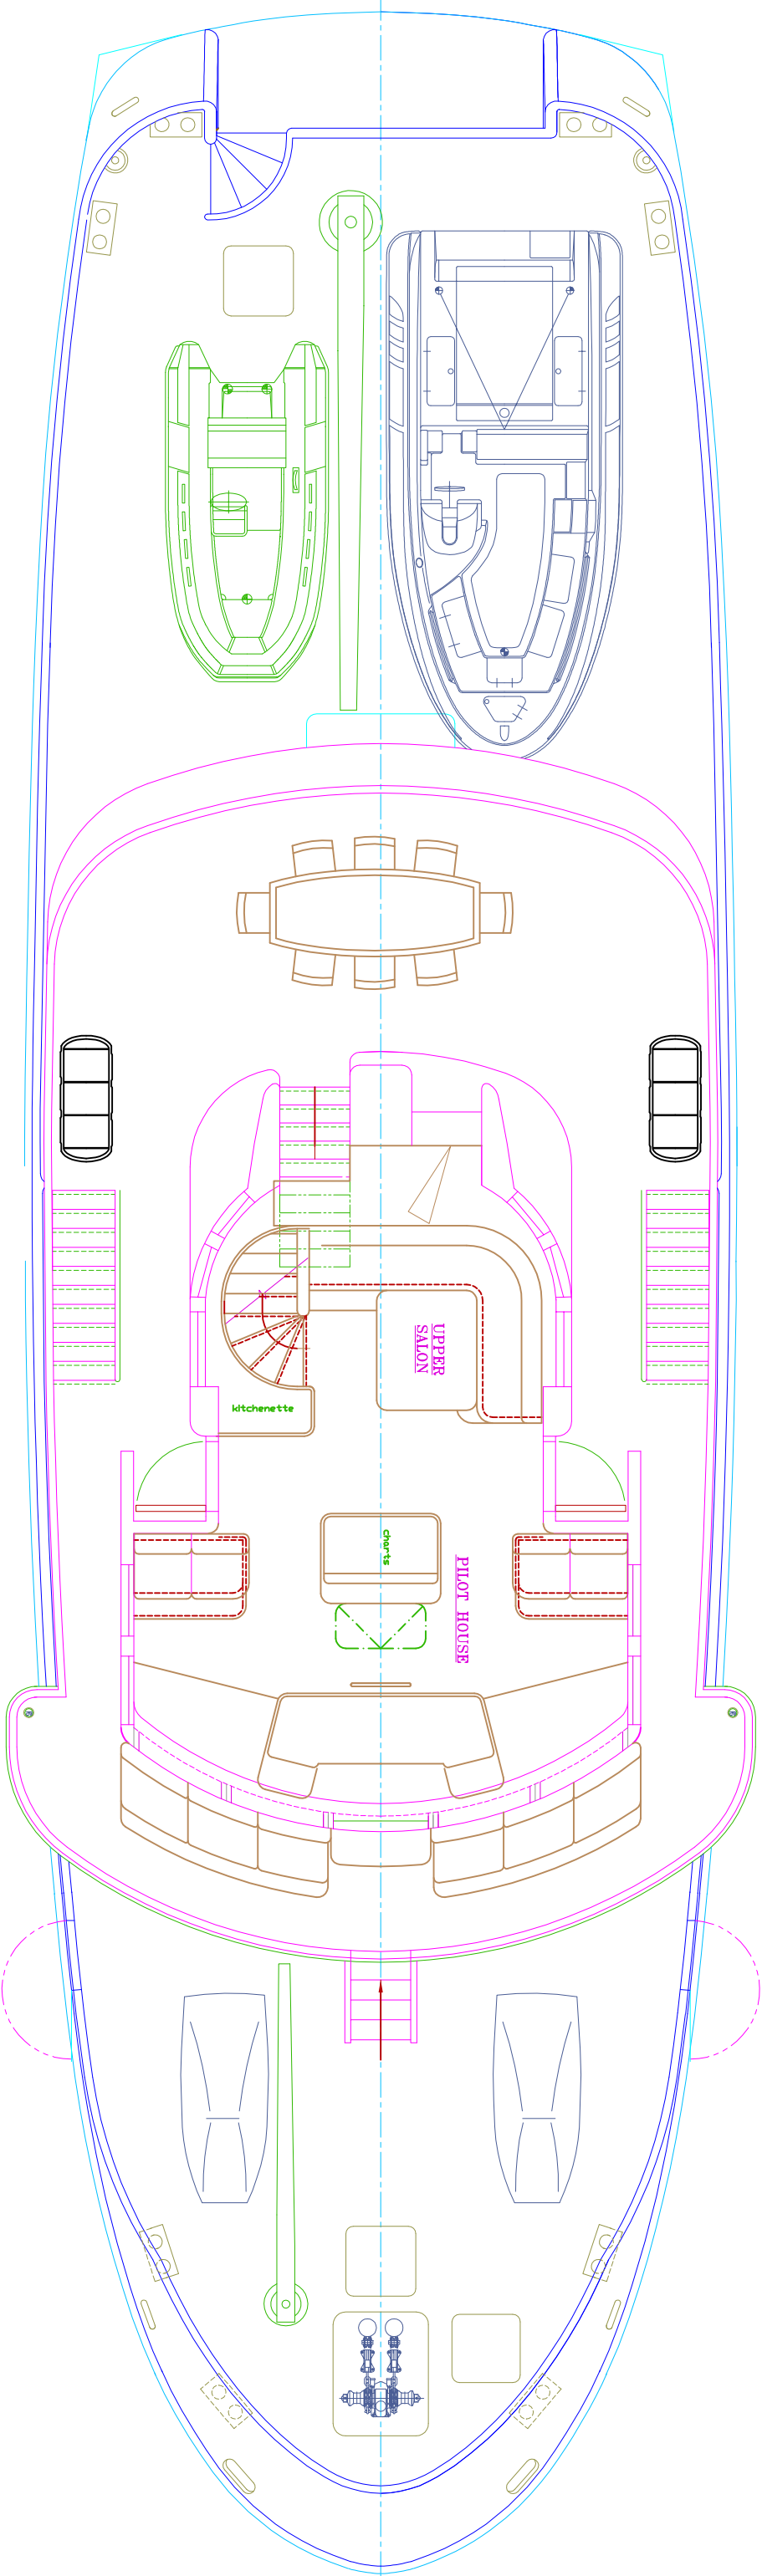

Farmont Yachts GmbH & Co KG

NAVIGATOR II

outboard profile

85 feet

inboard profile

85 feet

baseline

DWL

85 feet

24 23 22 21 20 19 18 17 16 15 14 13 12 11 10 9 8 7 6 5 4 3 2 1 0 -1

top deck

85 feet

main deck

85 feet

Lower deck

85 feet