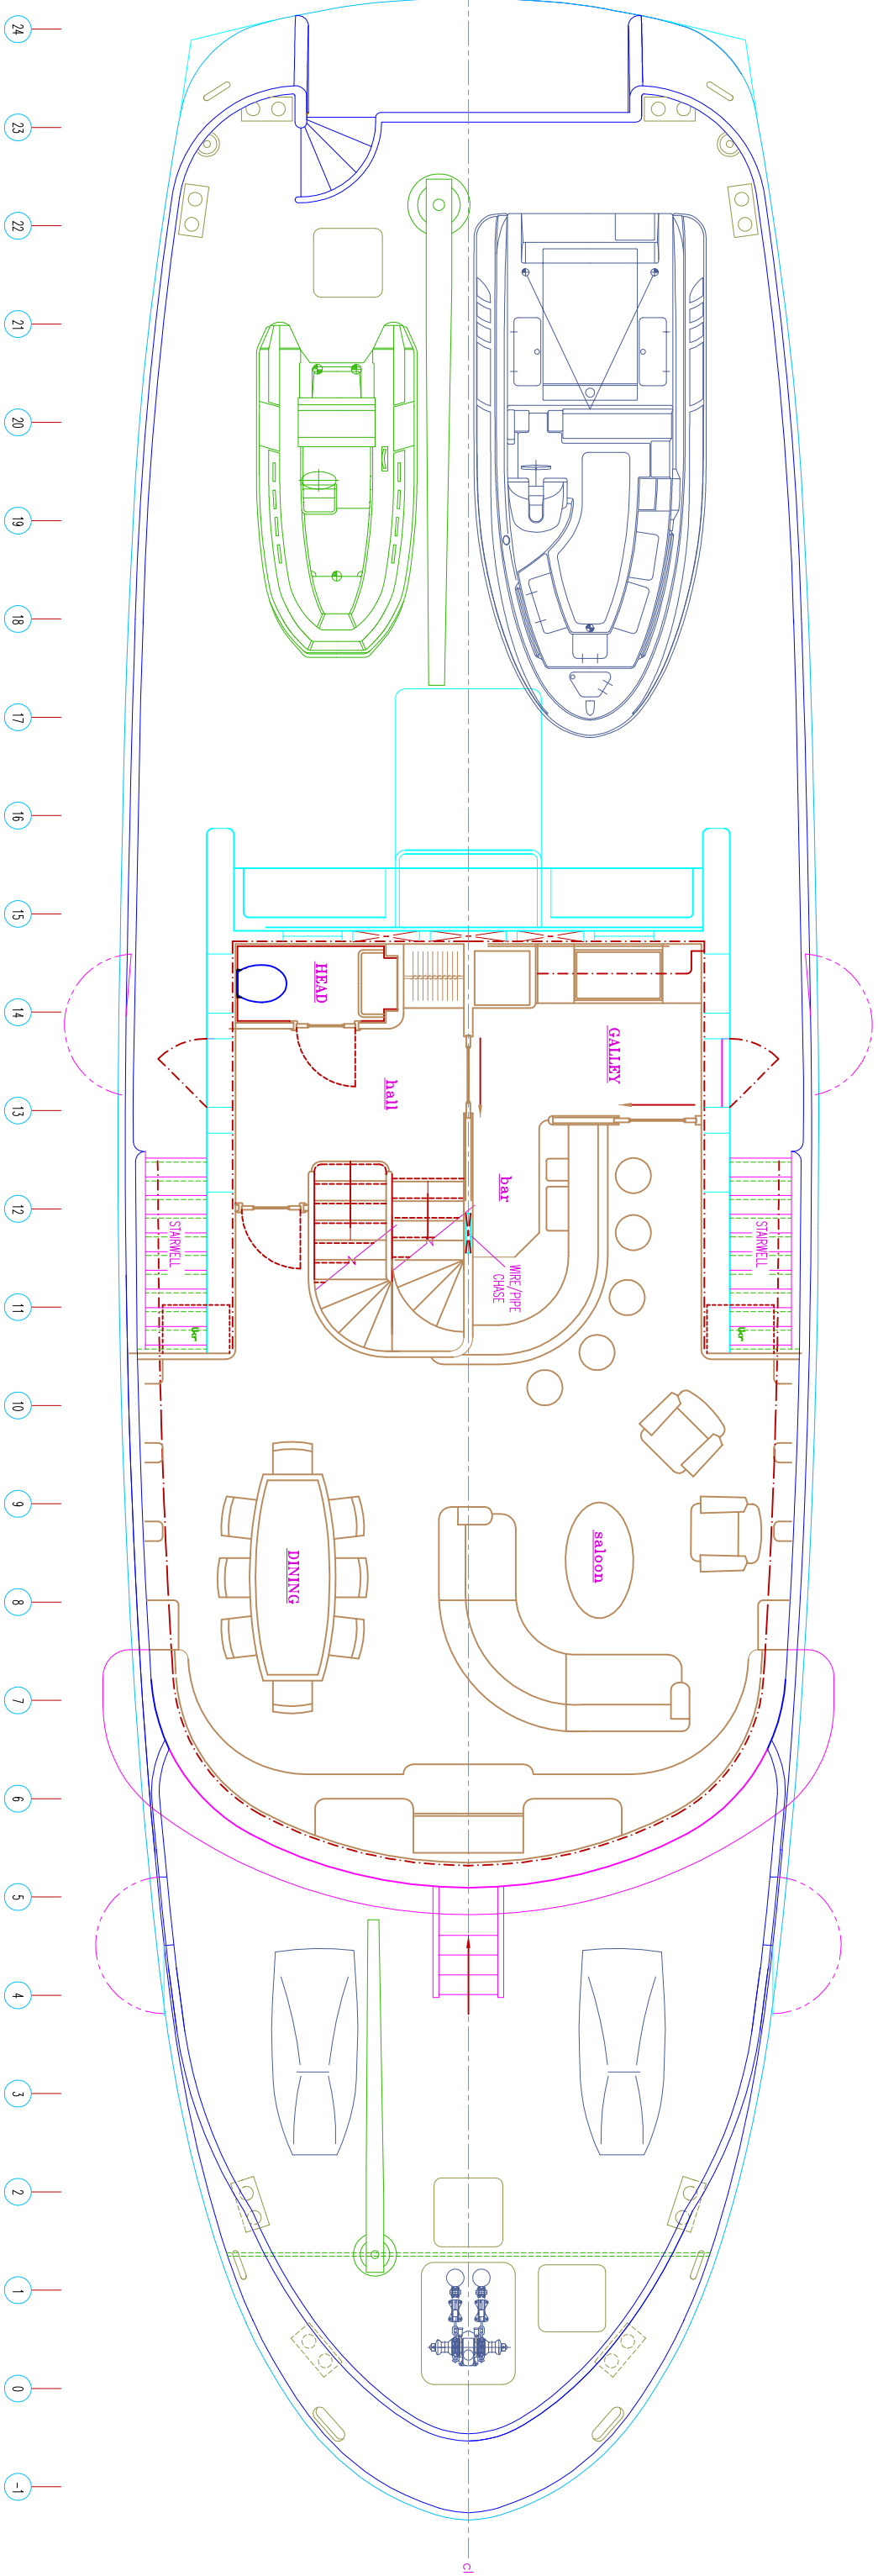

Farmont Yachts GmbH & Co KG

NAVIGATOR II

outboard profile

85 feet

inboard profile

85 feet

baseline

DWL

85 feet

24 23 22 21 20 19 18 17 16 15 14 13 12 11 10 9 8 7 6 5 4 3 2 1 0 -1

top deck

85 feet

main deck

85 feet

Lower deck

85 feet