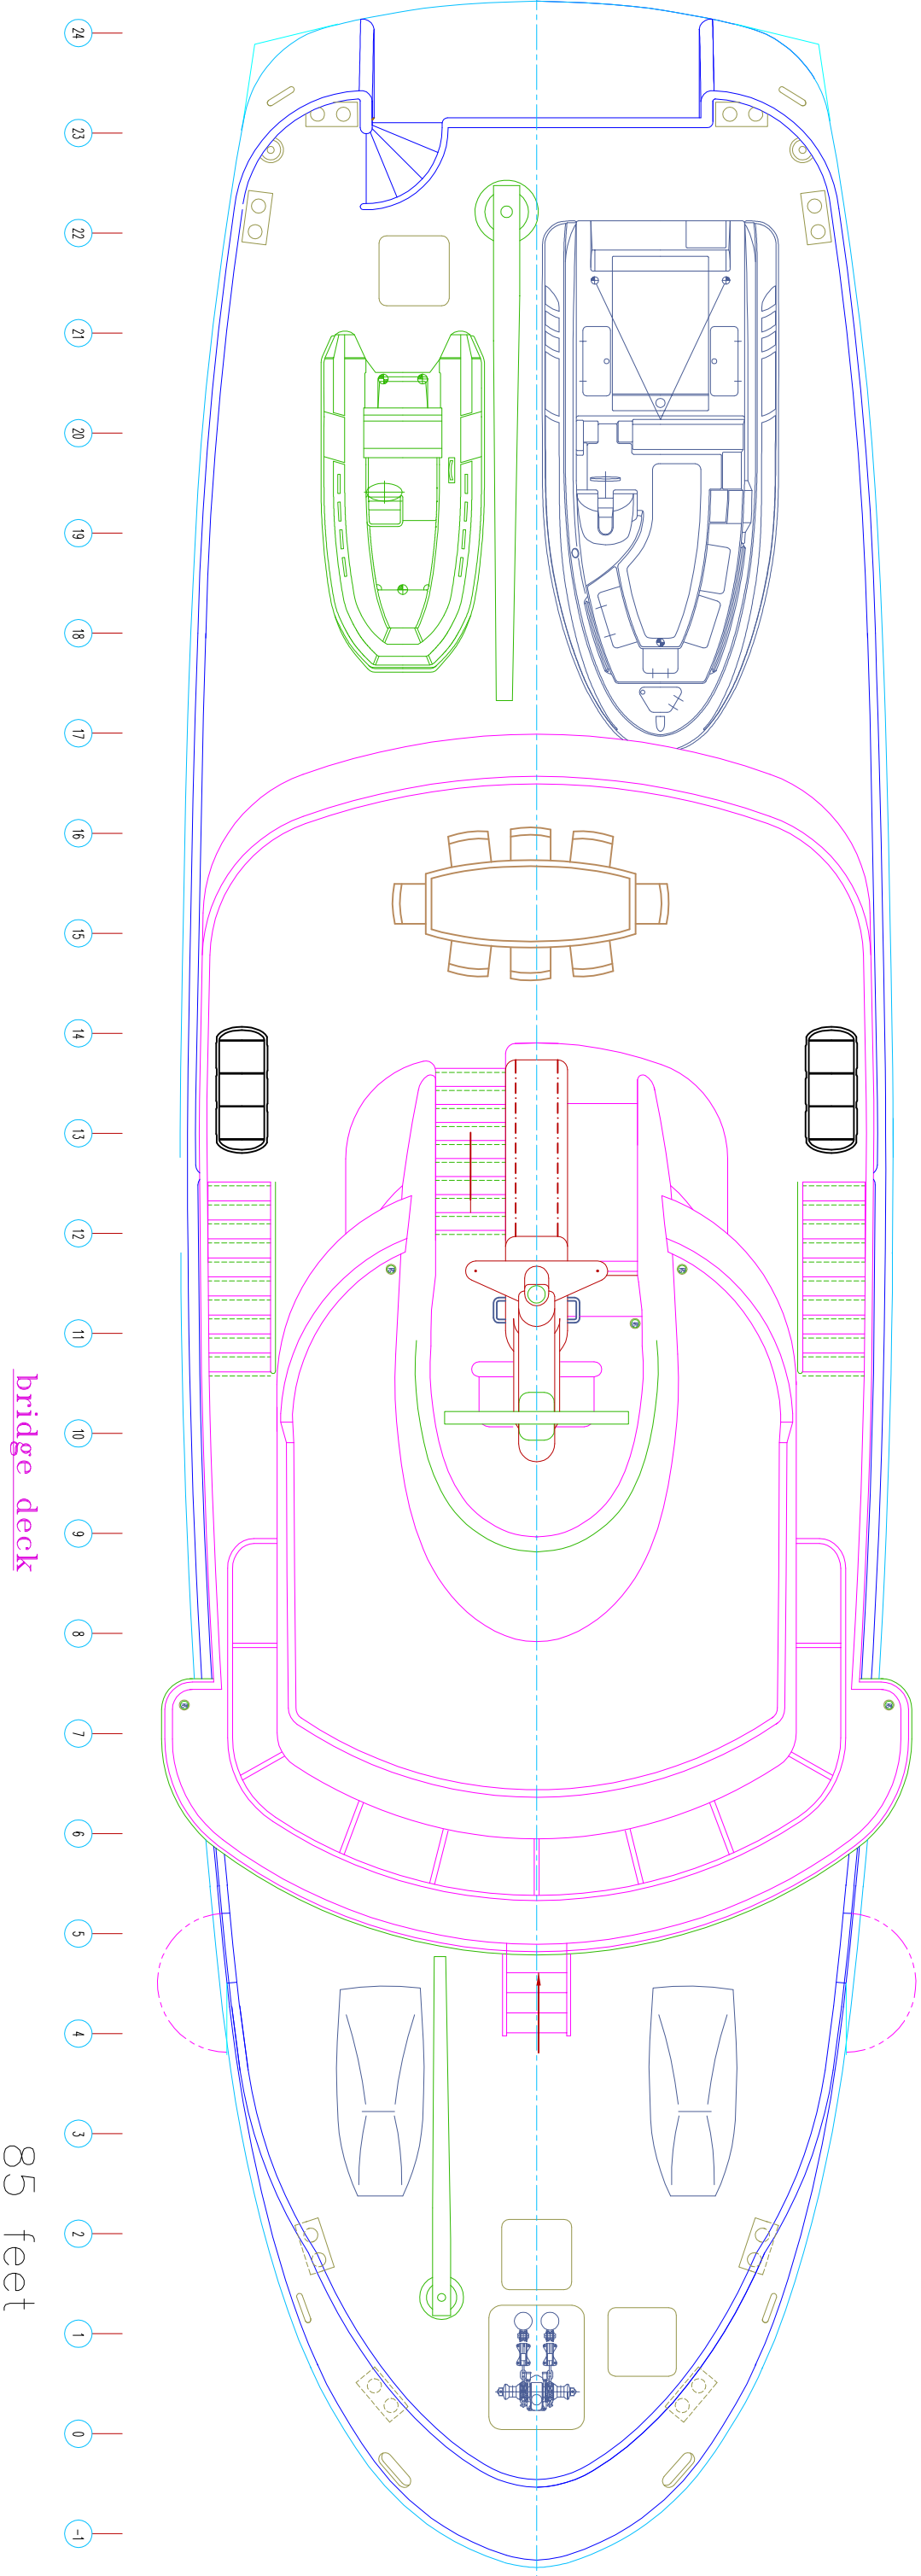

Farmont Yachts GmbH & Co KG

NAVIGATOR II

outboard profile

85 feet

inboard profile

85 feet

baseline

DWL

85 feet

24 23 22 21 20 19 18 17 16 15 14 13 12 11 10 9 8 7 6 5 4 3 2 1 0 -1

top deck

85 feet

main deck

85 feet

Lower deck

85 feet