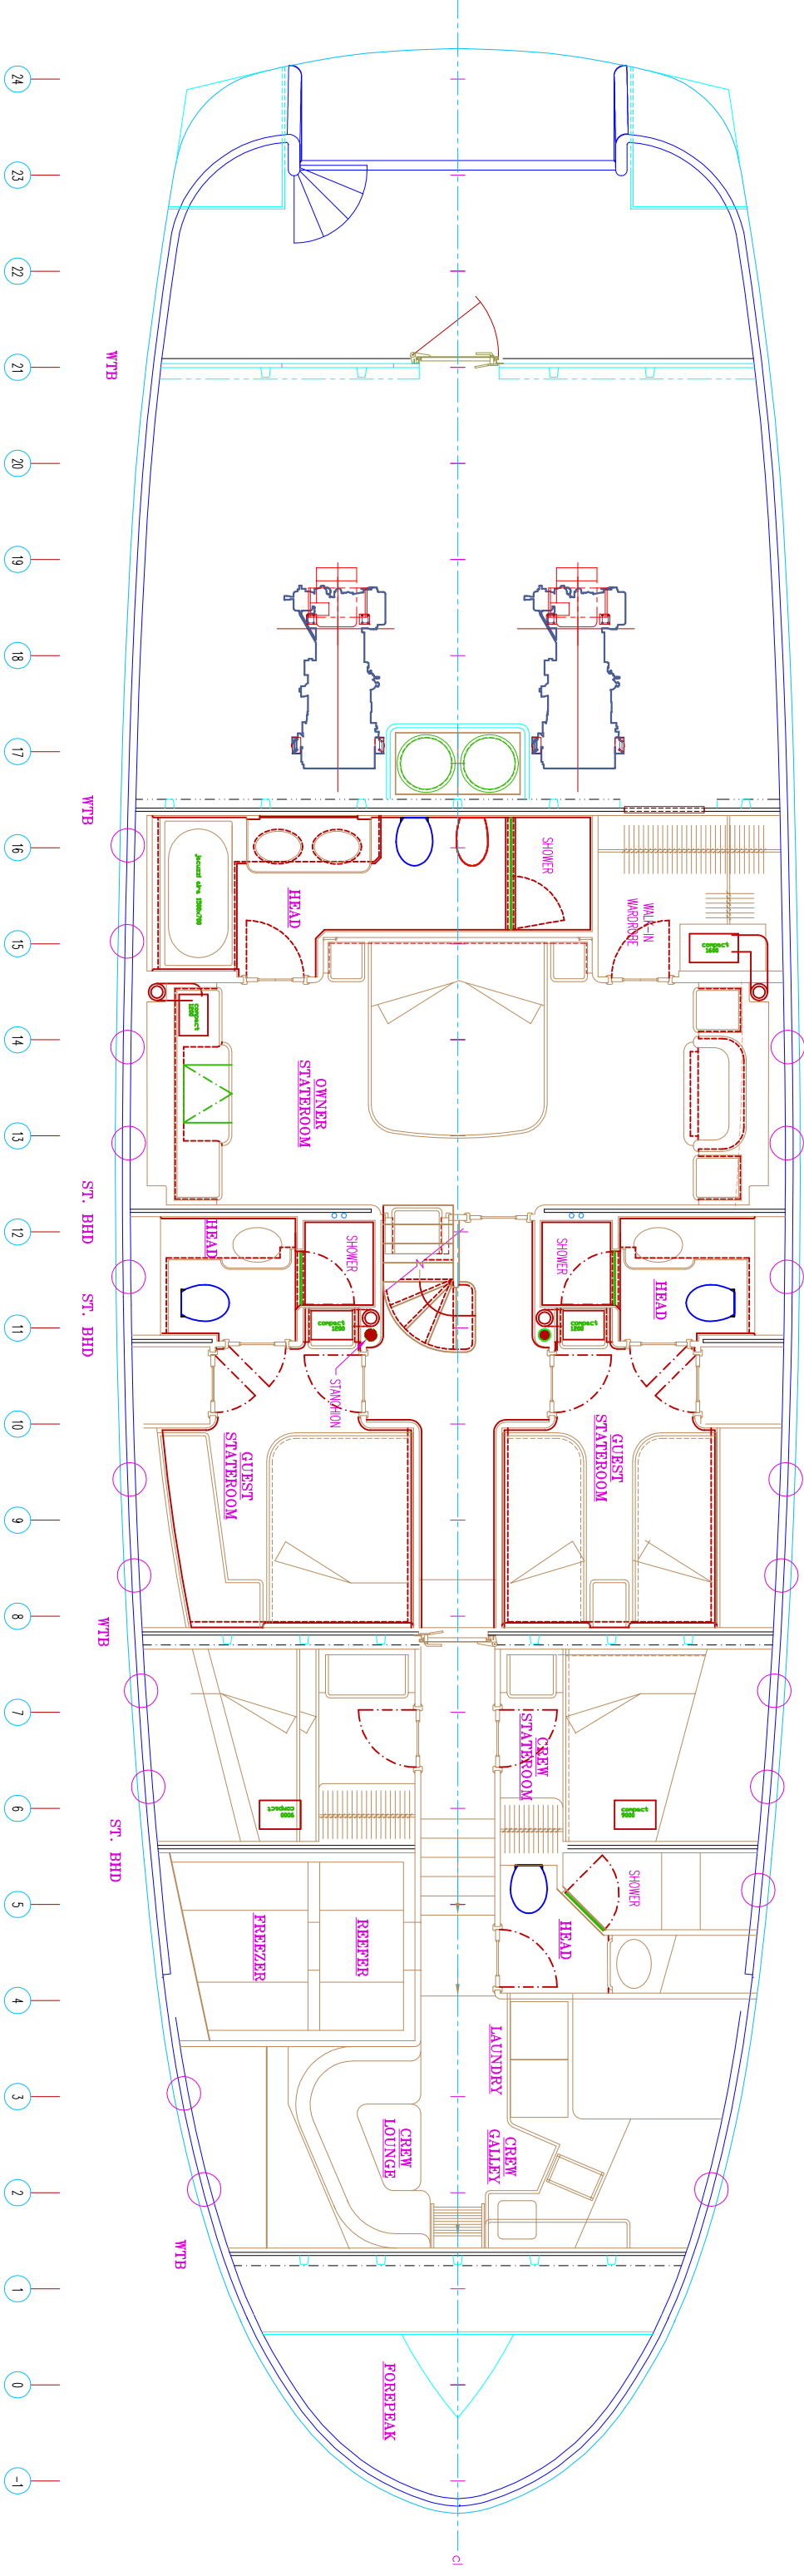

Farmont Yachts GmbH & Co KG

NAVIGATOR II

outboard profile

85 feet

inboard profile

85 feet

baseline

DWL

85 feet

24 23 22 21 20 19 18 17 16 15 14 13 12 11 10 9 8 7 6 5 4 3 2 1 0 -1

top deck

85 feet

main deck

85 feet

Lower deck

85 feet