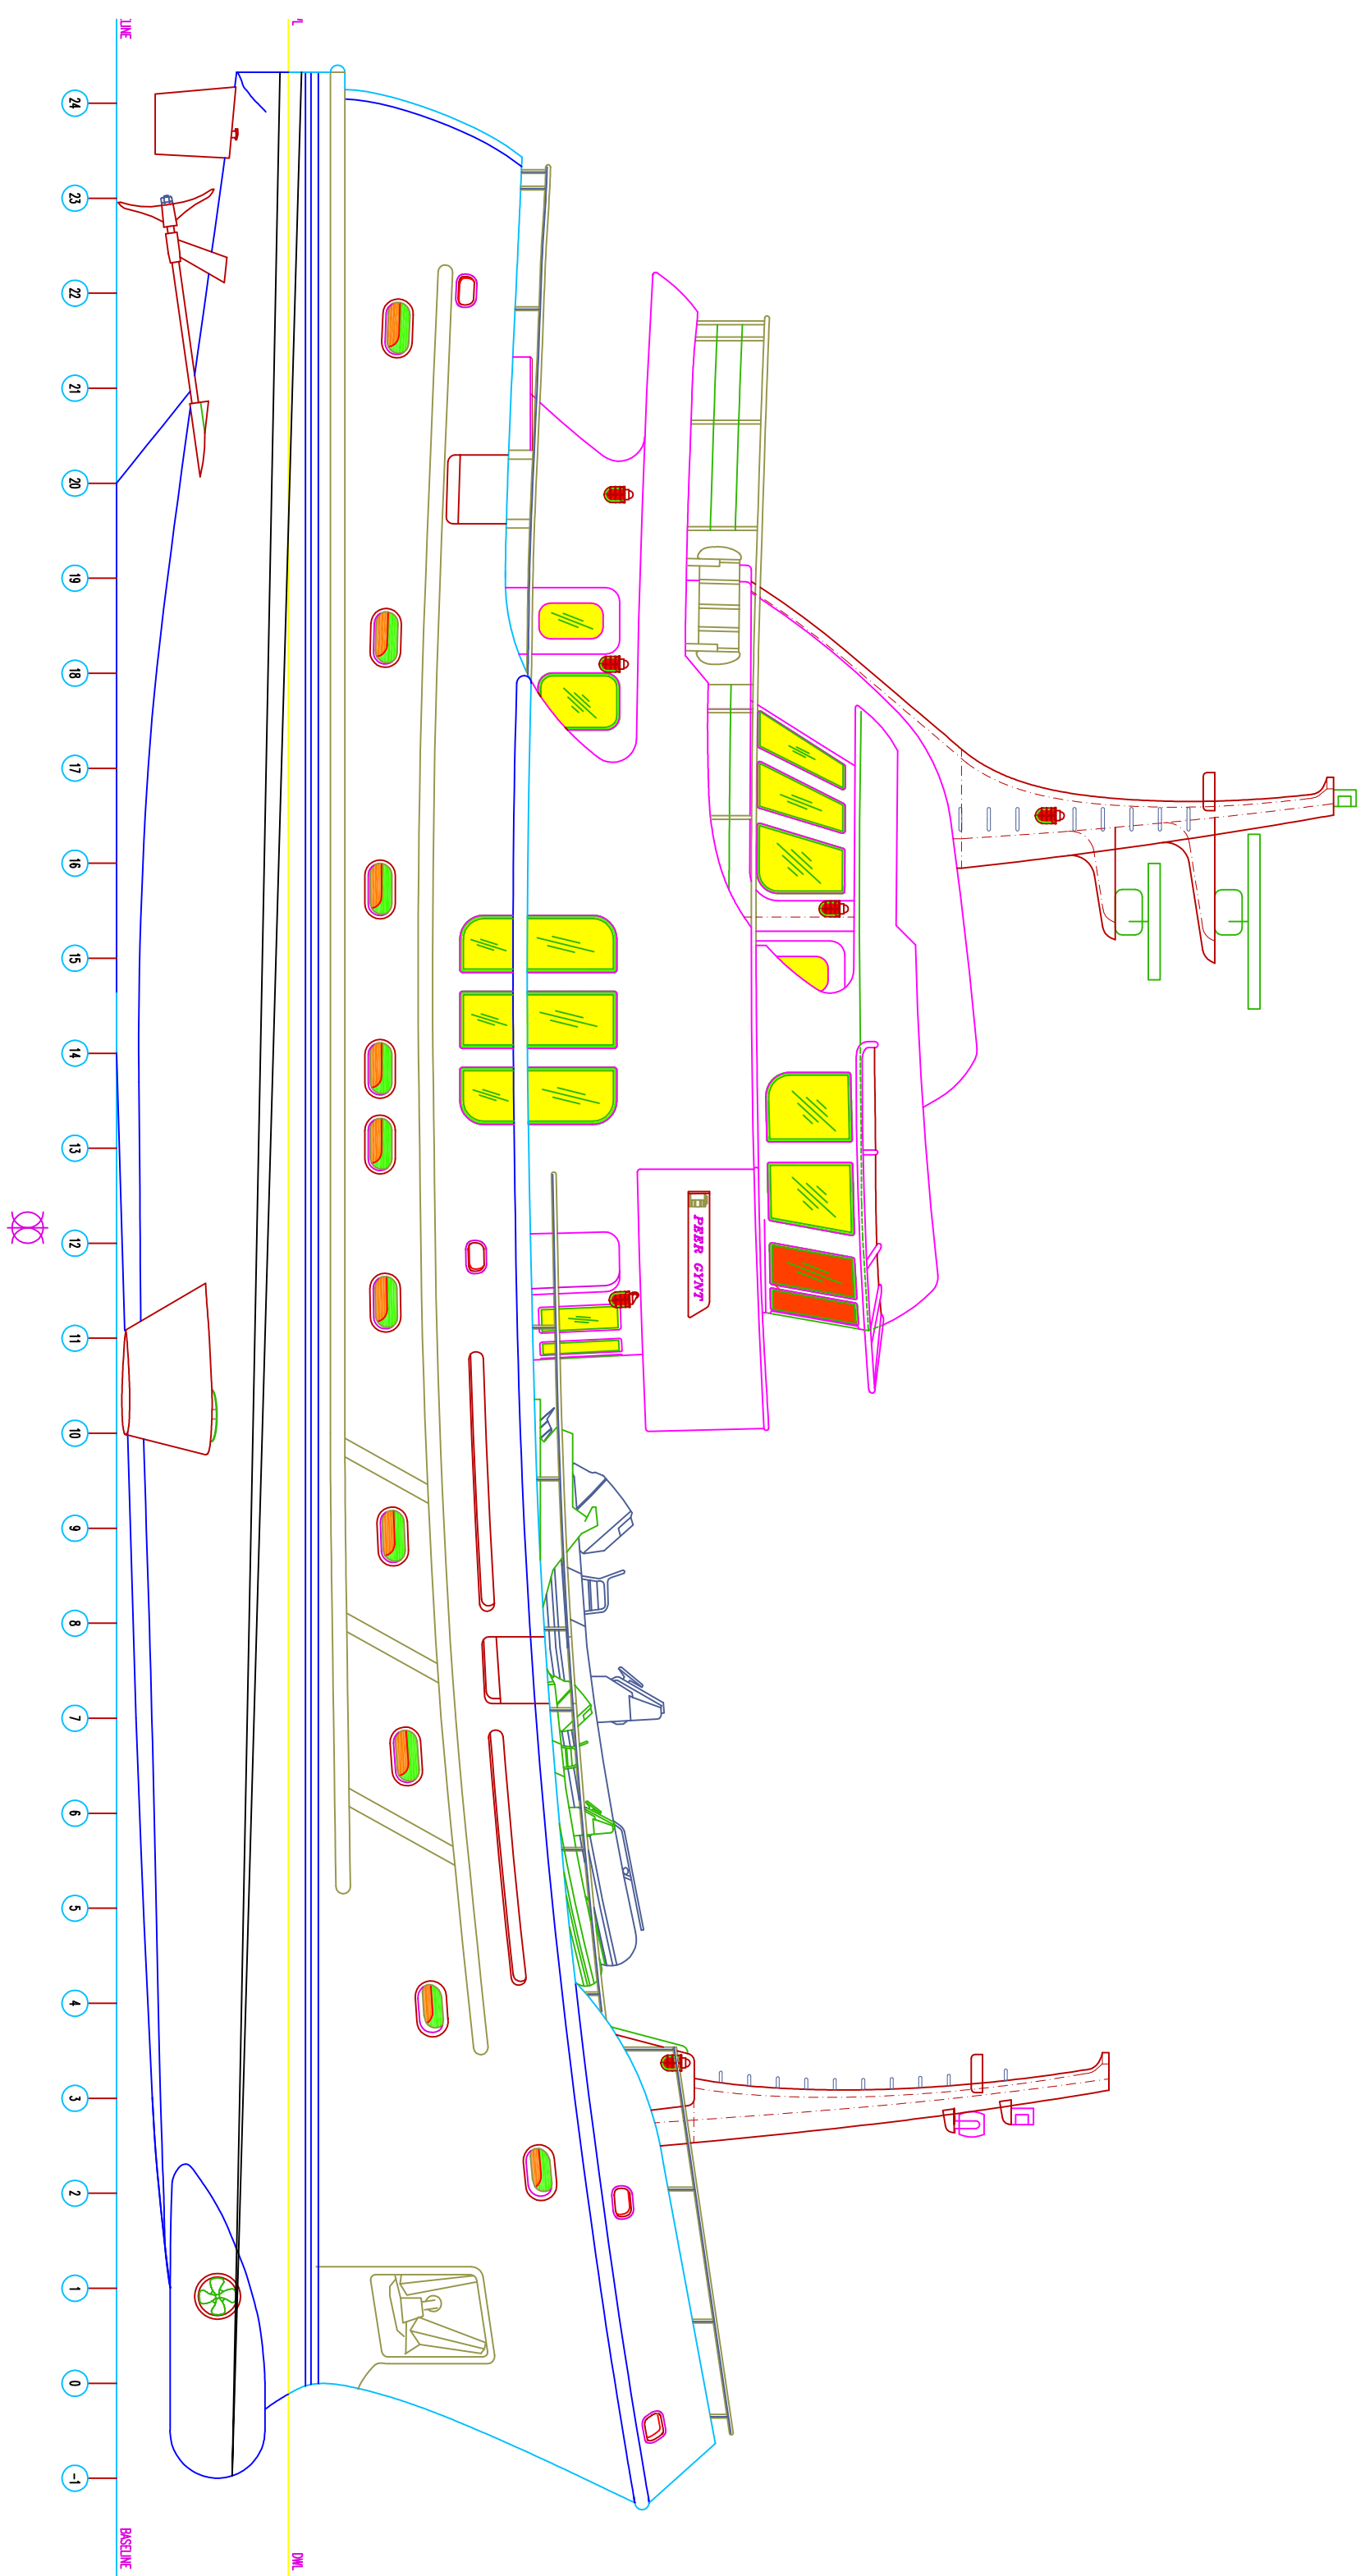

Farmont Yachts GmbH & Co KG

NAVIGATOR I

ARCHITECTURAL FLOOR PLAN

FY 85 feet

8-A

INBOARD PROFILE

FY 85 feet

24 23 22 21 20 19 18 17 16 15 14 13 12 11 10 9 8 7 6 5 4 3 2 1 0 -1

8-0

HOUSE TOP PLAN

FY 85 feet

24 23 22 21 20 19 18 17 16 15 14 13 12 11 10 9 8 7 6 5 4 3 2 1 0 -1

8-E UPPER DECK PLAN

FY 85 feet

8-C MAIN DECK PLAN

FY 85 feet

8-A LOWER DECK PLAN

FY 85 feet

8-0 TANK AND BILGE PLAN

FY 85 feet