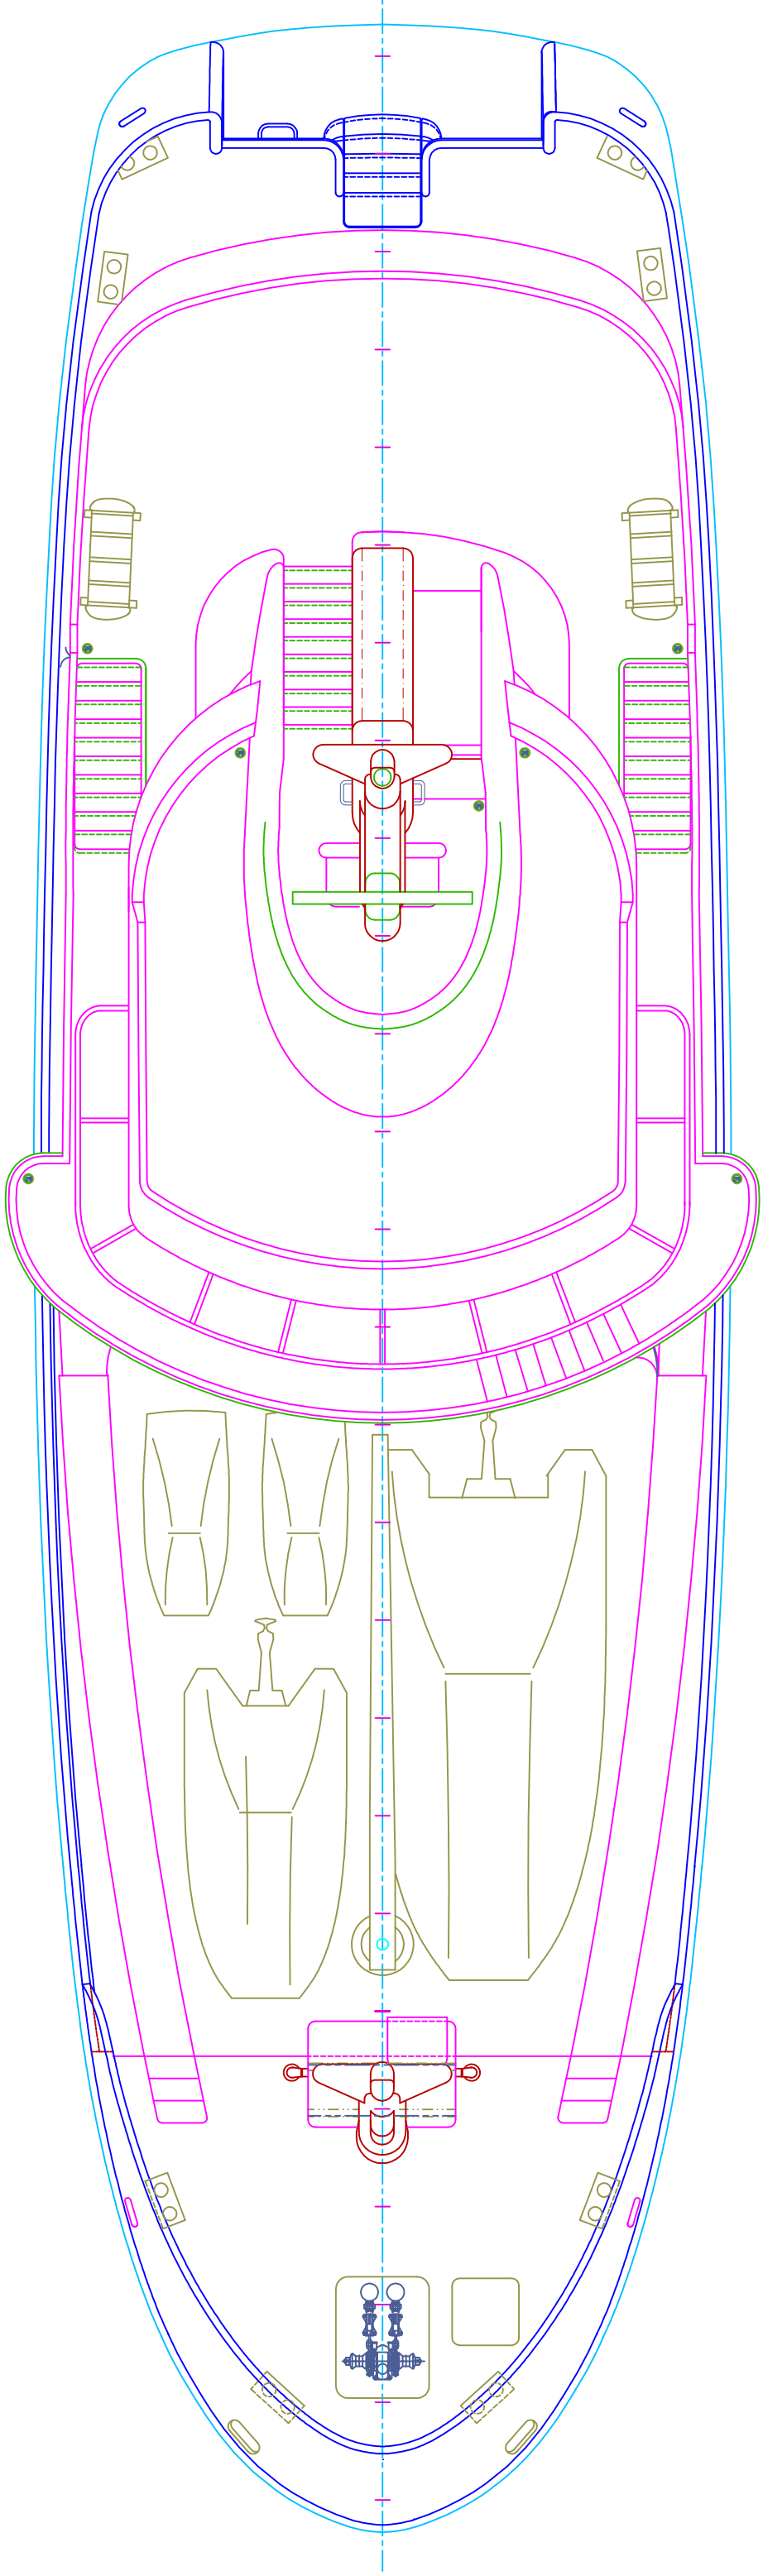

Farmont Yachts GmbH & Co KG

NAVIGATOR I

ARCHITECTURAL FLOOR PLAN

FY 85 feet

8-A

INBOARD PROFILE

FY 85 feet

24 23 22 21 20 19 18 17 16 15 14 13 12 11 10 9 8 7 6 5 4 3 2 1 0 -1

8-0

HOUSE TOP PLAN

FY 85 feet

24 23 22 21 20 19 18 17 16 15 14 13 12 11 10 9 8 7 6 5 4 3 2 1 0 -1

8-E UPPER DECK PLAN

FY 85 feet

8-C MAIN DECK PLAN

FY 85 feet

8-A LOWER DECK PLAN

FY 85 feet

8-0 TANK AND BILGE PLAN

FY 85 feet