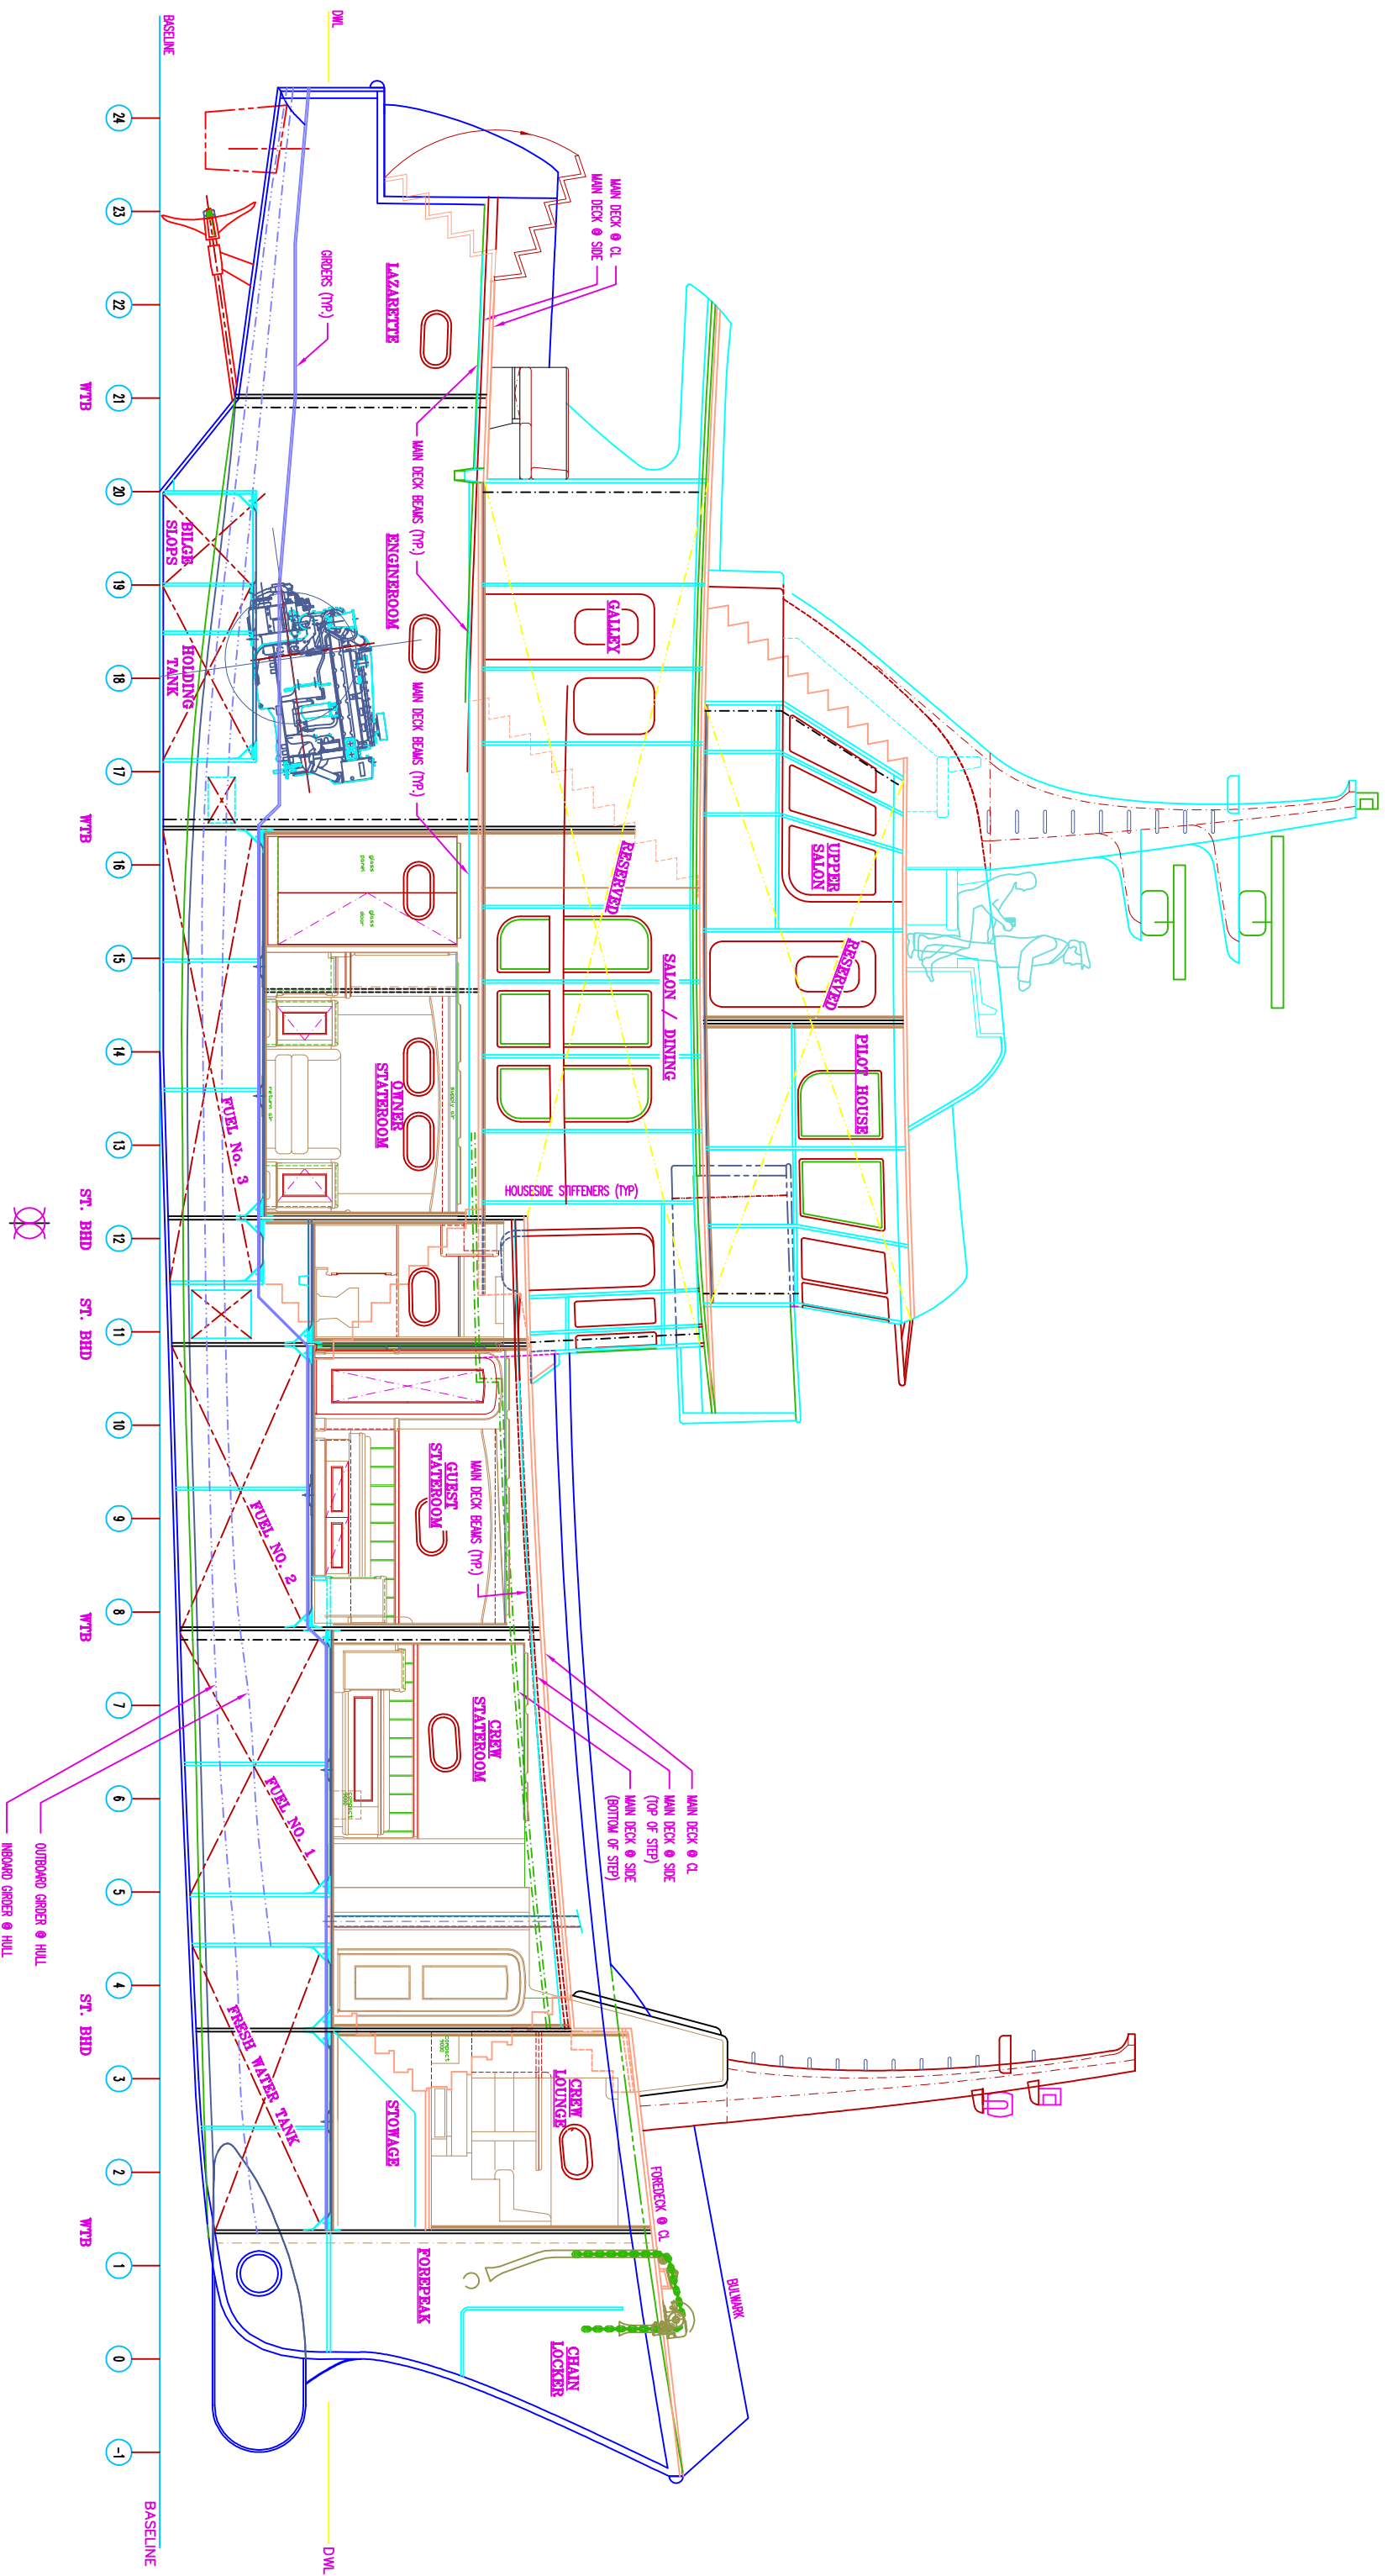

Farmont Yachts GmbH & Co KG

NAVIGATOR I

ARCHITECTURAL FLOOR PLAN

FY 85 feet

8-A

INBOARD PROFILE

FY 85 feet

24 23 22 21 20 19 18 17 16 15 14 13 12 11 10 9 8 7 6 5 4 3 2 1 0 -1

8-0

HOUSE TOP PLAN

FY 85 feet

24 23 22 21 20 19 18 17 16 15 14 13 12 11 10 9 8 7 6 5 4 3 2 1 0 -1

8-E UPPER DECK PLAN

FY 85 feet

8-C MAIN DECK PLAN

FY 85 feet

8-A LOWER DECK PLAN

FY 85 feet

8-0 TANK AND BILGE PLAN

FY 85 feet