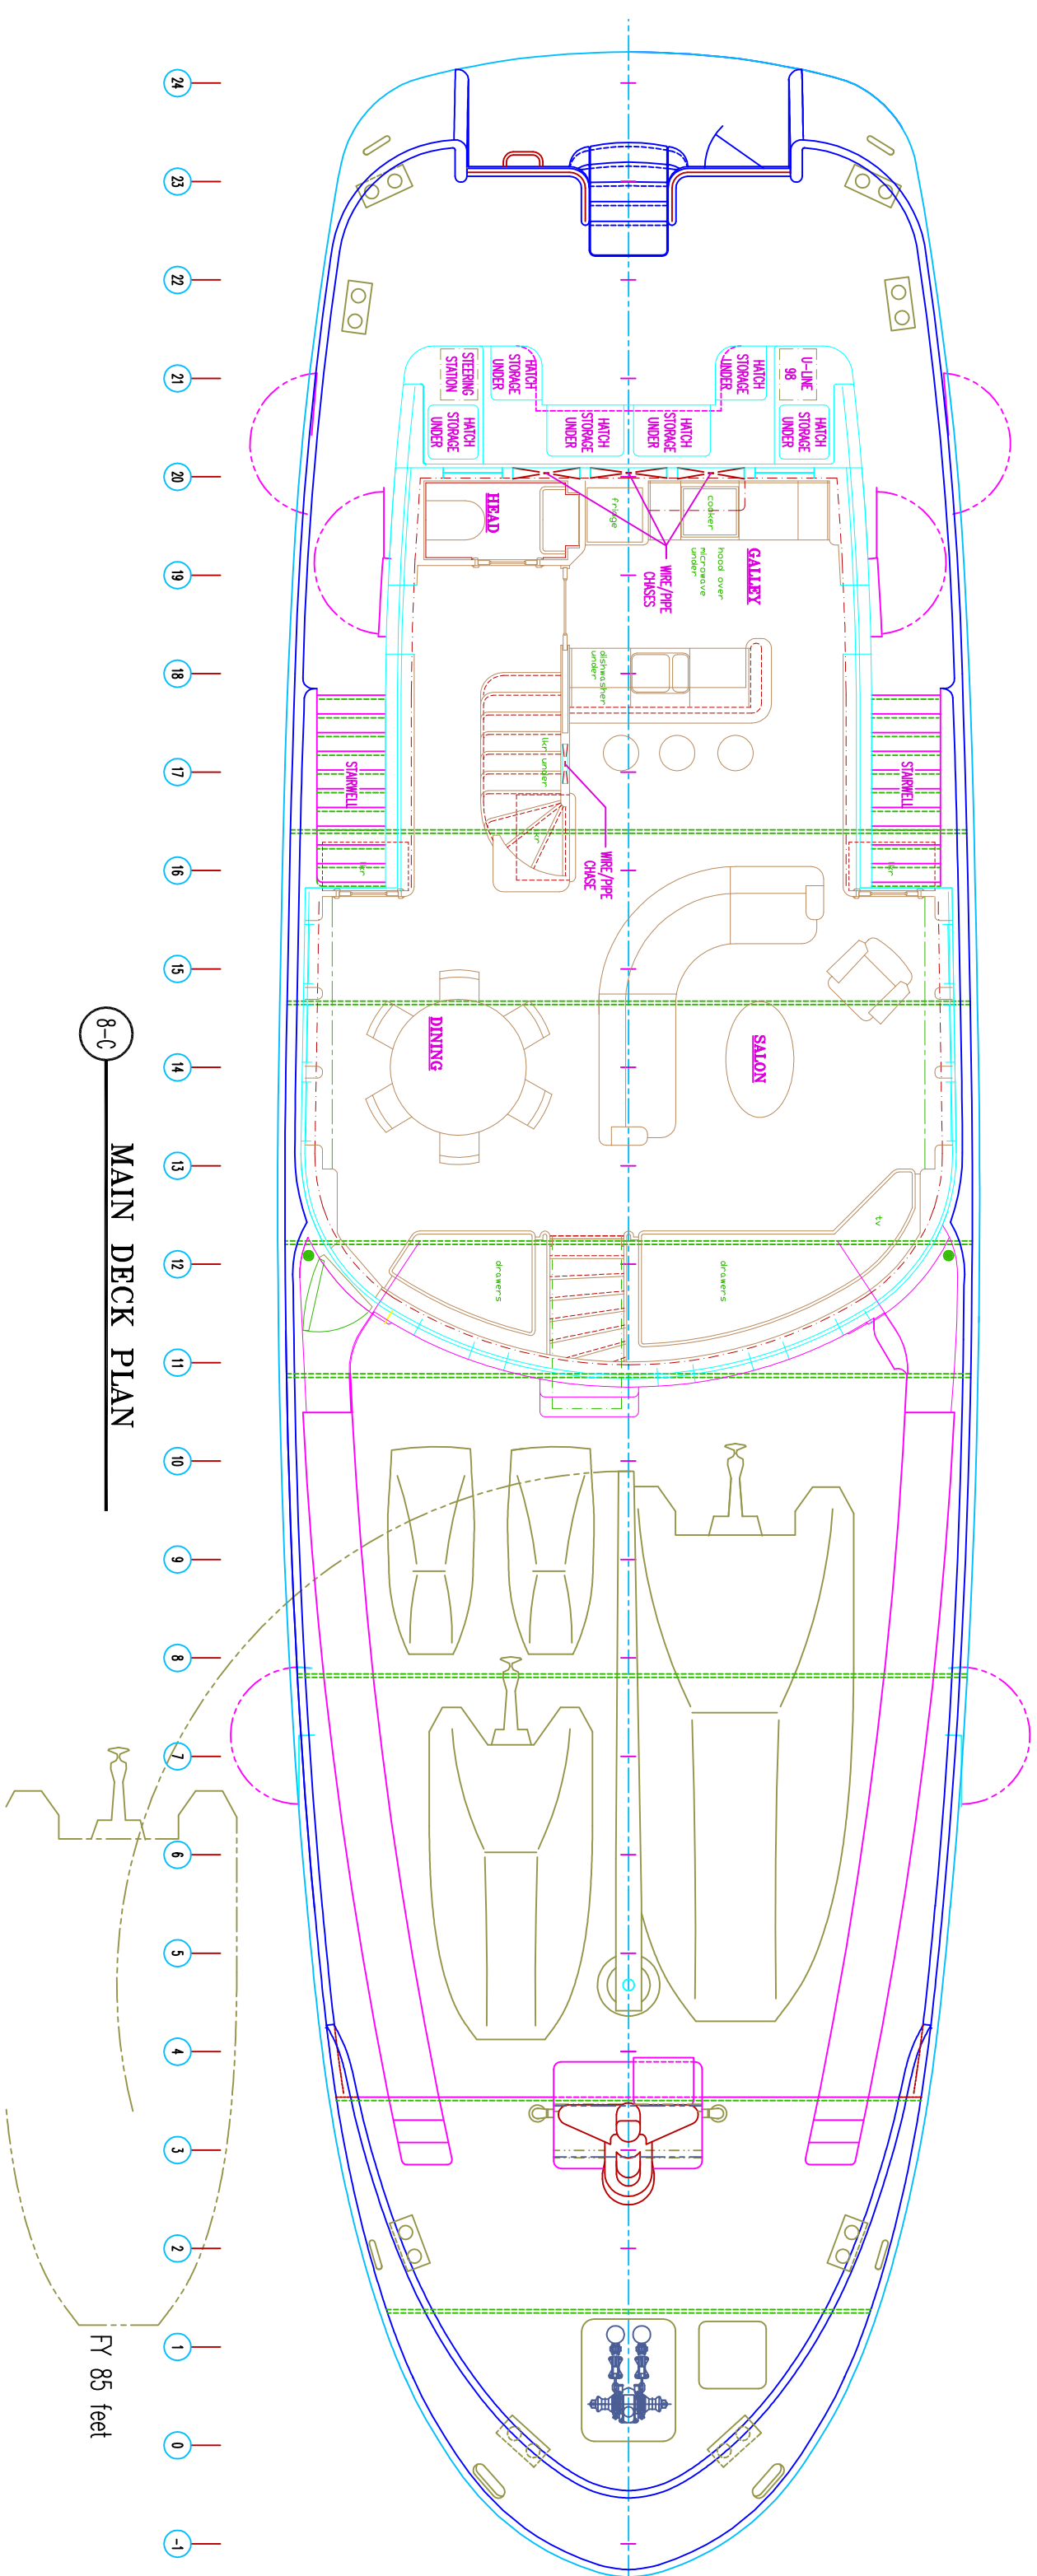

Farmont Yachts GmbH & Co KG

NAVIGATOR I

ARCHITECTURAL FLOOR PLAN

FY 85 feet

8-A

INBOARD PROFILE

FY 85 feet

24 23 22 21 20 19 18 17 16 15 14 13 12 11 10 9 8 7 6 5 4 3 2 1 0 -1

8-0

HOUSE TOP PLAN

FY 85 feet

24 23 22 21 20 19 18 17 16 15 14 13 12 11 10 9 8 7 6 5 4 3 2 1 0 -1

8-E UPPER DECK PLAN

FY 85 feet

8-C MAIN DECK PLAN

FY 85 feet

8-A LOWER DECK PLAN

FY 85 feet

8-0 TANK AND BILGE PLAN

FY 85 feet