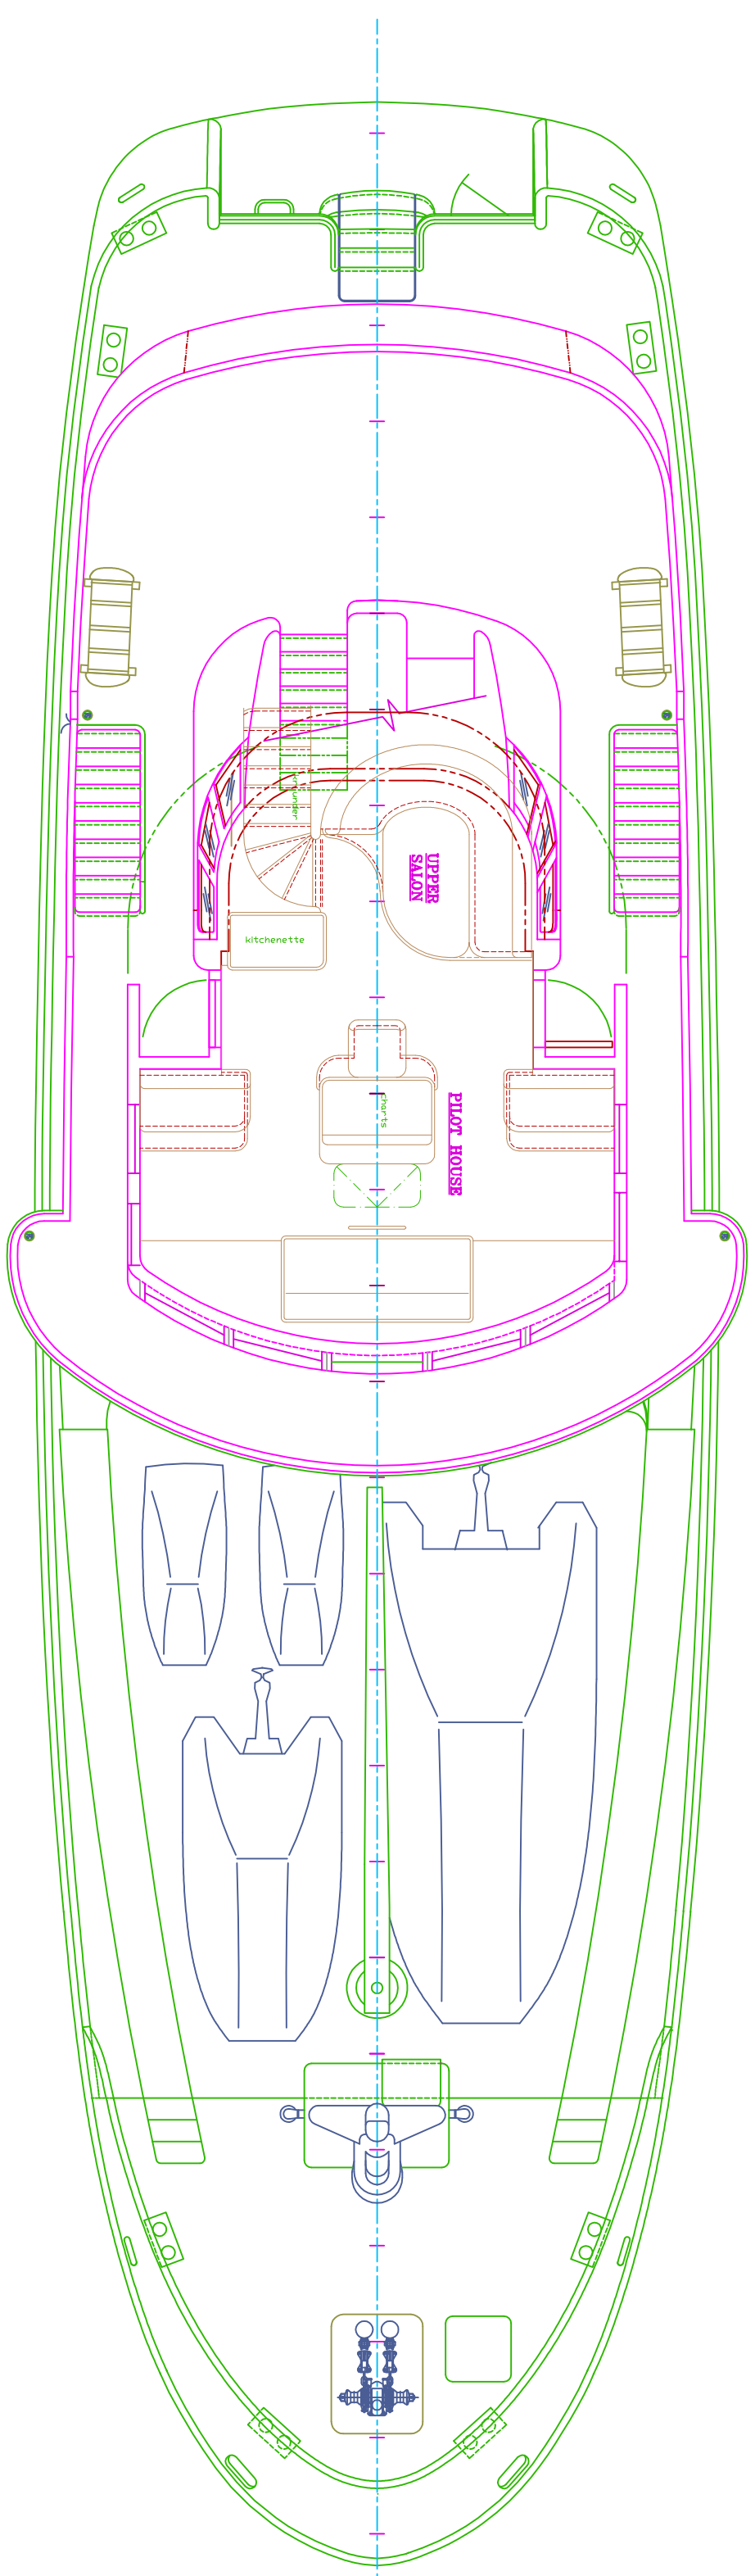

Farmont Yachts GmbH & Co KG

NAVIGATOR I

ARCHITECTURAL FLOOR PLAN

FY 85 feet

8-A

INBOARD PROFILE

FY 85 feet

24 23 22 21 20 19 18 17 16 15 14 13 12 11 10 9 8 7 6 5 4 3 2 1 0 -1

8-0

HOUSE TOP PLAN

FY 85 feet

24 23 22 21 20 19 18 17 16 15 14 13 12 11 10 9 8 7 6 5 4 3 2 1 0 -1

8-E UPPER DECK PLAN

FY 85 feet

8-C MAIN DECK PLAN

FY 85 feet

8-A LOWER DECK PLAN

FY 85 feet

8-0 TANK AND BILGE PLAN

FY 85 feet