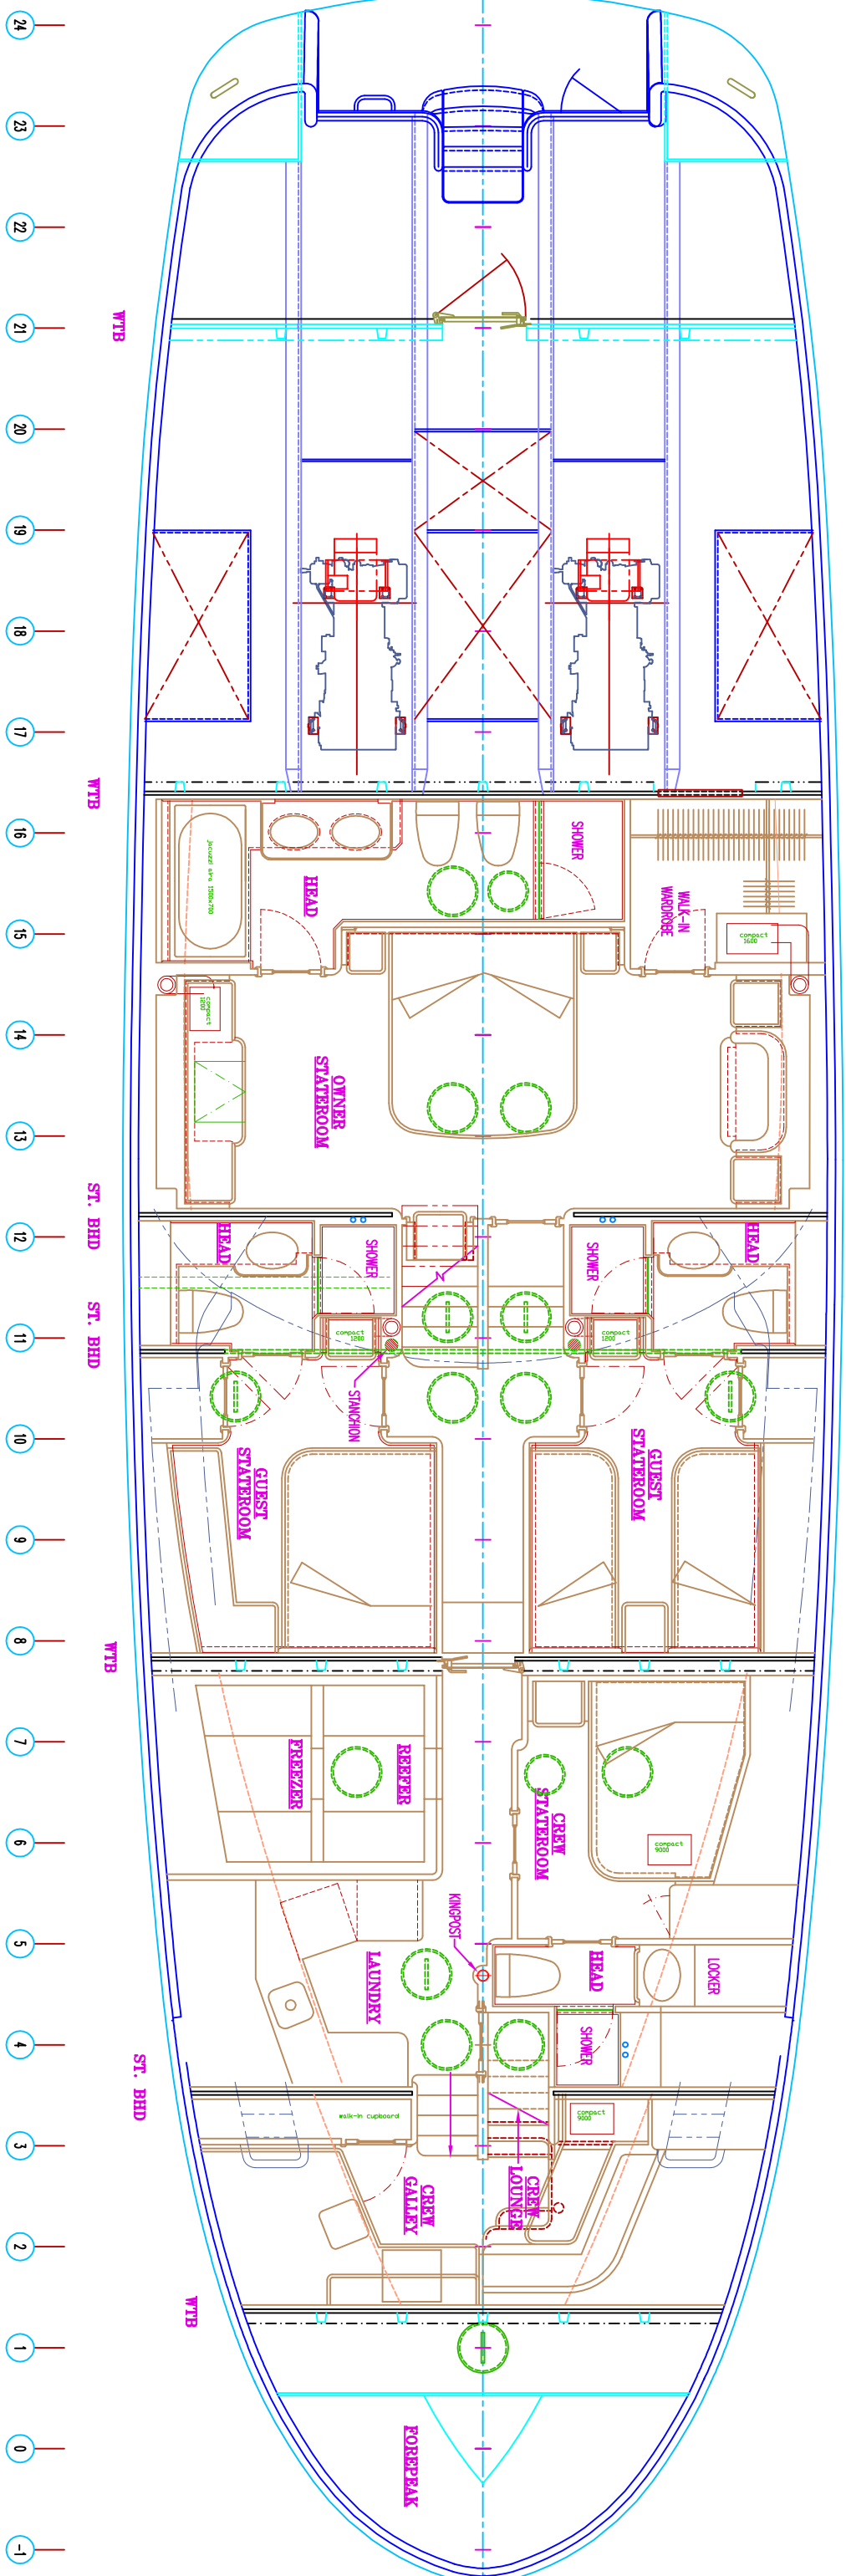

Farmont Yachts GmbH & Co KG

NAVIGATOR I

ARCHITECTURAL FLOOR PLAN

FY 85 feet

8-A

INBOARD PROFILE

FY 85 feet

24 23 22 21 20 19 18 17 16 15 14 13 12 11 10 9 8 7 6 5 4 3 2 1 0 -1

8-0

HOUSE TOP PLAN

FY 85 feet

24 23 22 21 20 19 18 17 16 15 14 13 12 11 10 9 8 7 6 5 4 3 2 1 0 -1

8-E UPPER DECK PLAN

FY 85 feet

8-C MAIN DECK PLAN

FY 85 feet

8-A LOWER DECK PLAN

FY 85 feet

8-0 TANK AND BILGE PLAN

FY 85 feet