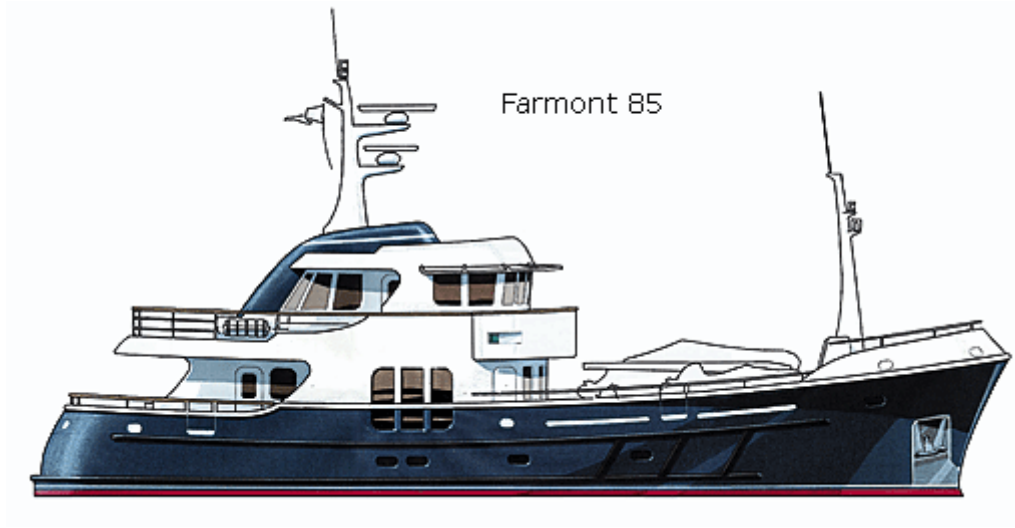

Farmont Yachts GmbH & Co KG

NAVIGATOR I

ARCHITECTURAL FLOOR PLAN

FY 85 feet

8-A

INBOARD PROFILE

FY 85 feet

24 23 22 21 20 19 18 17 16 15 14 13 12 11 10 9 8 7 6 5 4 3 2 1 0 -1

8-0

HOUSE TOP PLAN

FY 85 feet

24 23 22 21 20 19 18 17 16 15 14 13 12 11 10 9 8 7 6 5 4 3 2 1 0 -1

8-E UPPER DECK PLAN

FY 85 feet

8-C MAIN DECK PLAN

FY 85 feet

8-A LOWER DECK PLAN

FY 85 feet

8-0 TANK AND BILGE PLAN

FY 85 feet