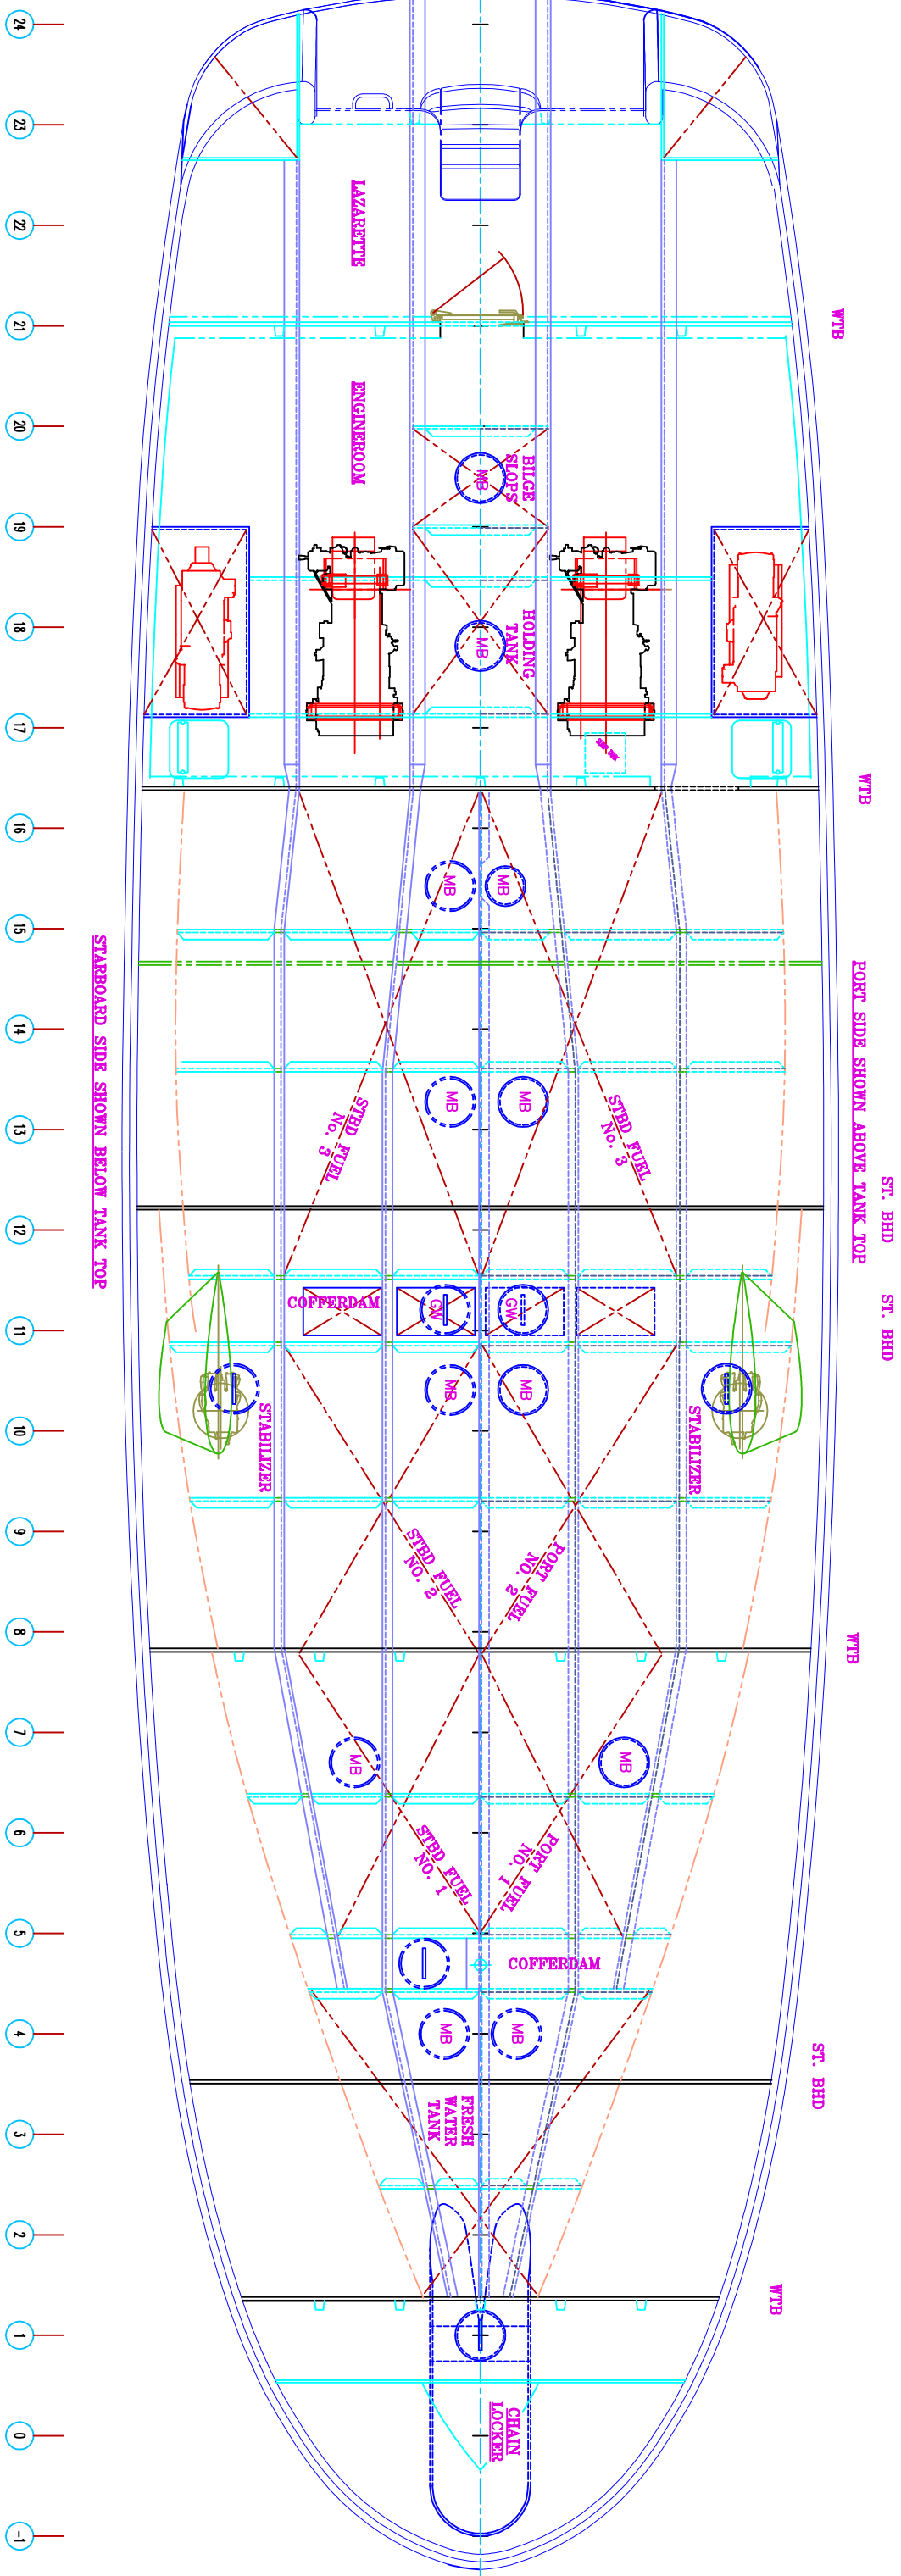

Farmont Yachts GmbH & Co KG

NAVIGATOR I

ARCHITECTURAL FLOOR PLAN

FY 85 feet

8-A

INBOARD PROFILE

FY 85 feet

24 23 22 21 20 19 18 17 16 15 14 13 12 11 10 9 8 7 6 5 4 3 2 1 0 -1

8-0

HOUSE TOP PLAN

FY 85 feet

24 23 22 21 20 19 18 17 16 15 14 13 12 11 10 9 8 7 6 5 4 3 2 1 0 -1

8-E UPPER DECK PLAN

FY 85 feet

8-C MAIN DECK PLAN

FY 85 feet

8-A LOWER DECK PLAN

FY 85 feet

8-0 TANK AND BILGE PLAN

FY 85 feet