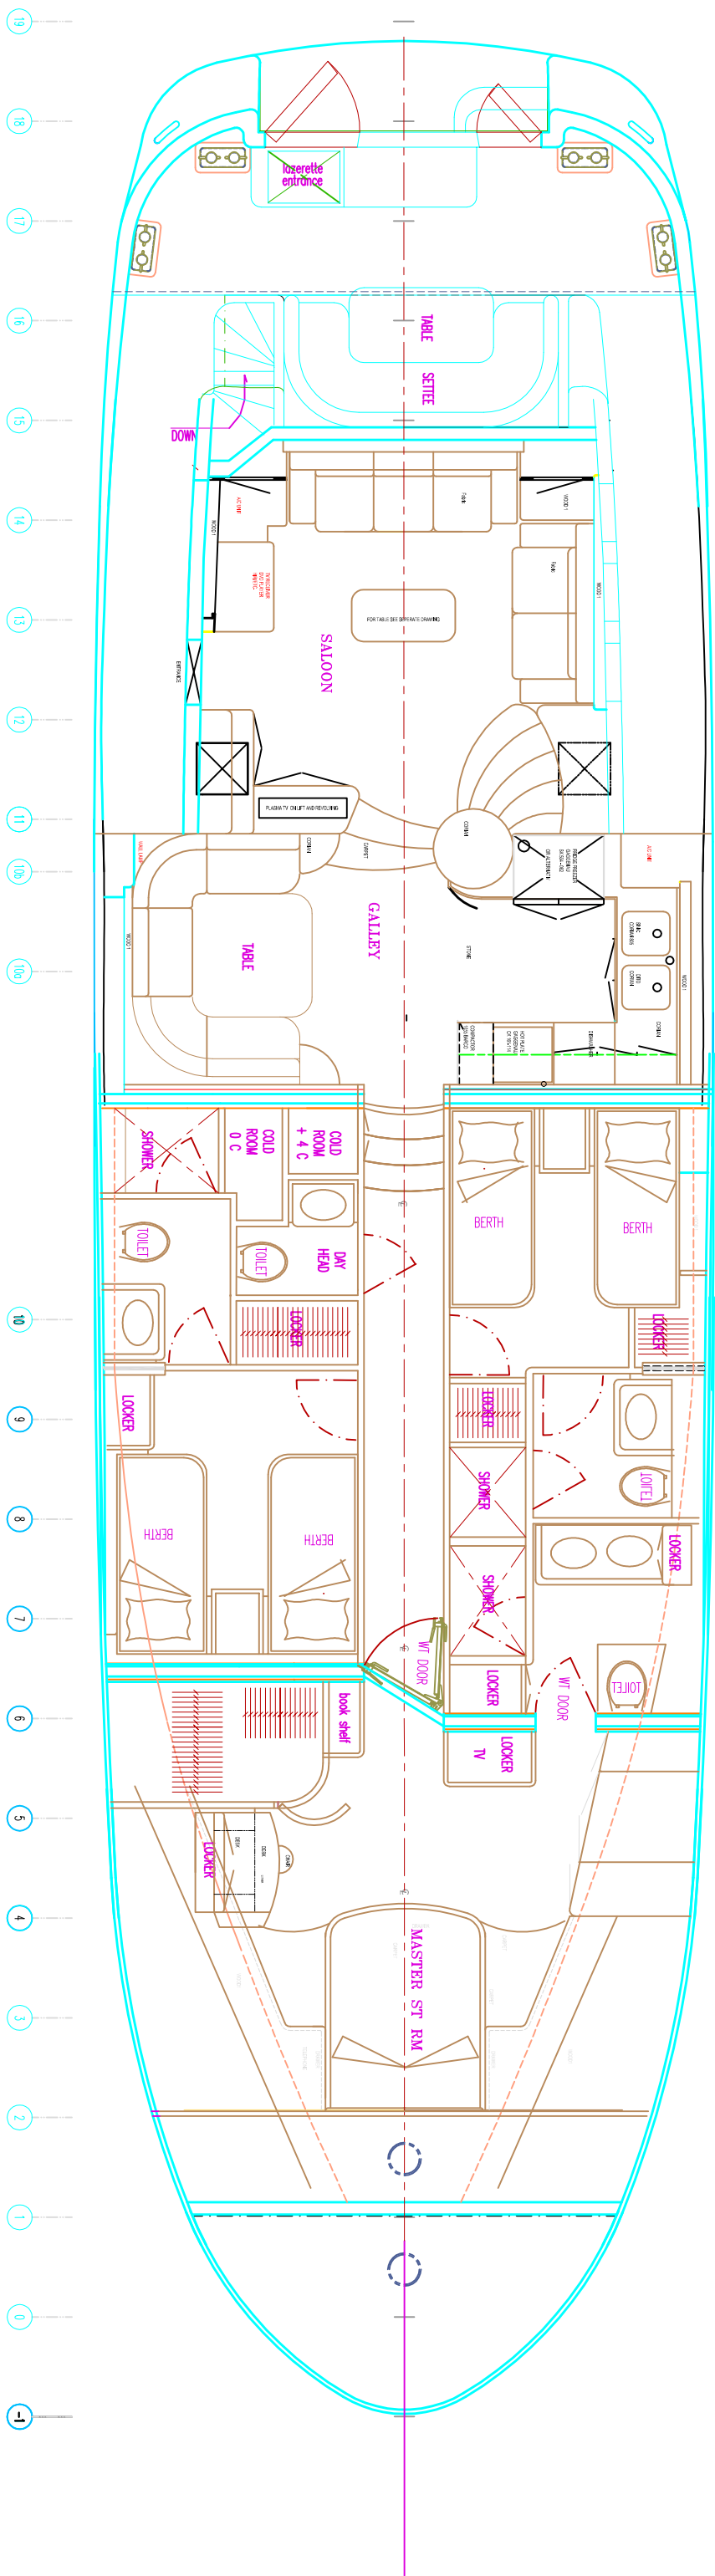

Farmont Yachts GmbH & Co KG

GLOBAL

FY 80 FEET

8-F ————— OUTBOARD PROFILE

8-E

INBOARD PROFILE

A 10

8-F EXTERIOR PLAN VIEW

FY 80 FEET

8-F EXTERIOR PLAN VIEW

PLAN VIEW

FY 80 FEET

PLAN VIEW

FY 80 FEET

6-0 PLAN VIEW - TANK ARRANGEMENT

FY 80 FEET