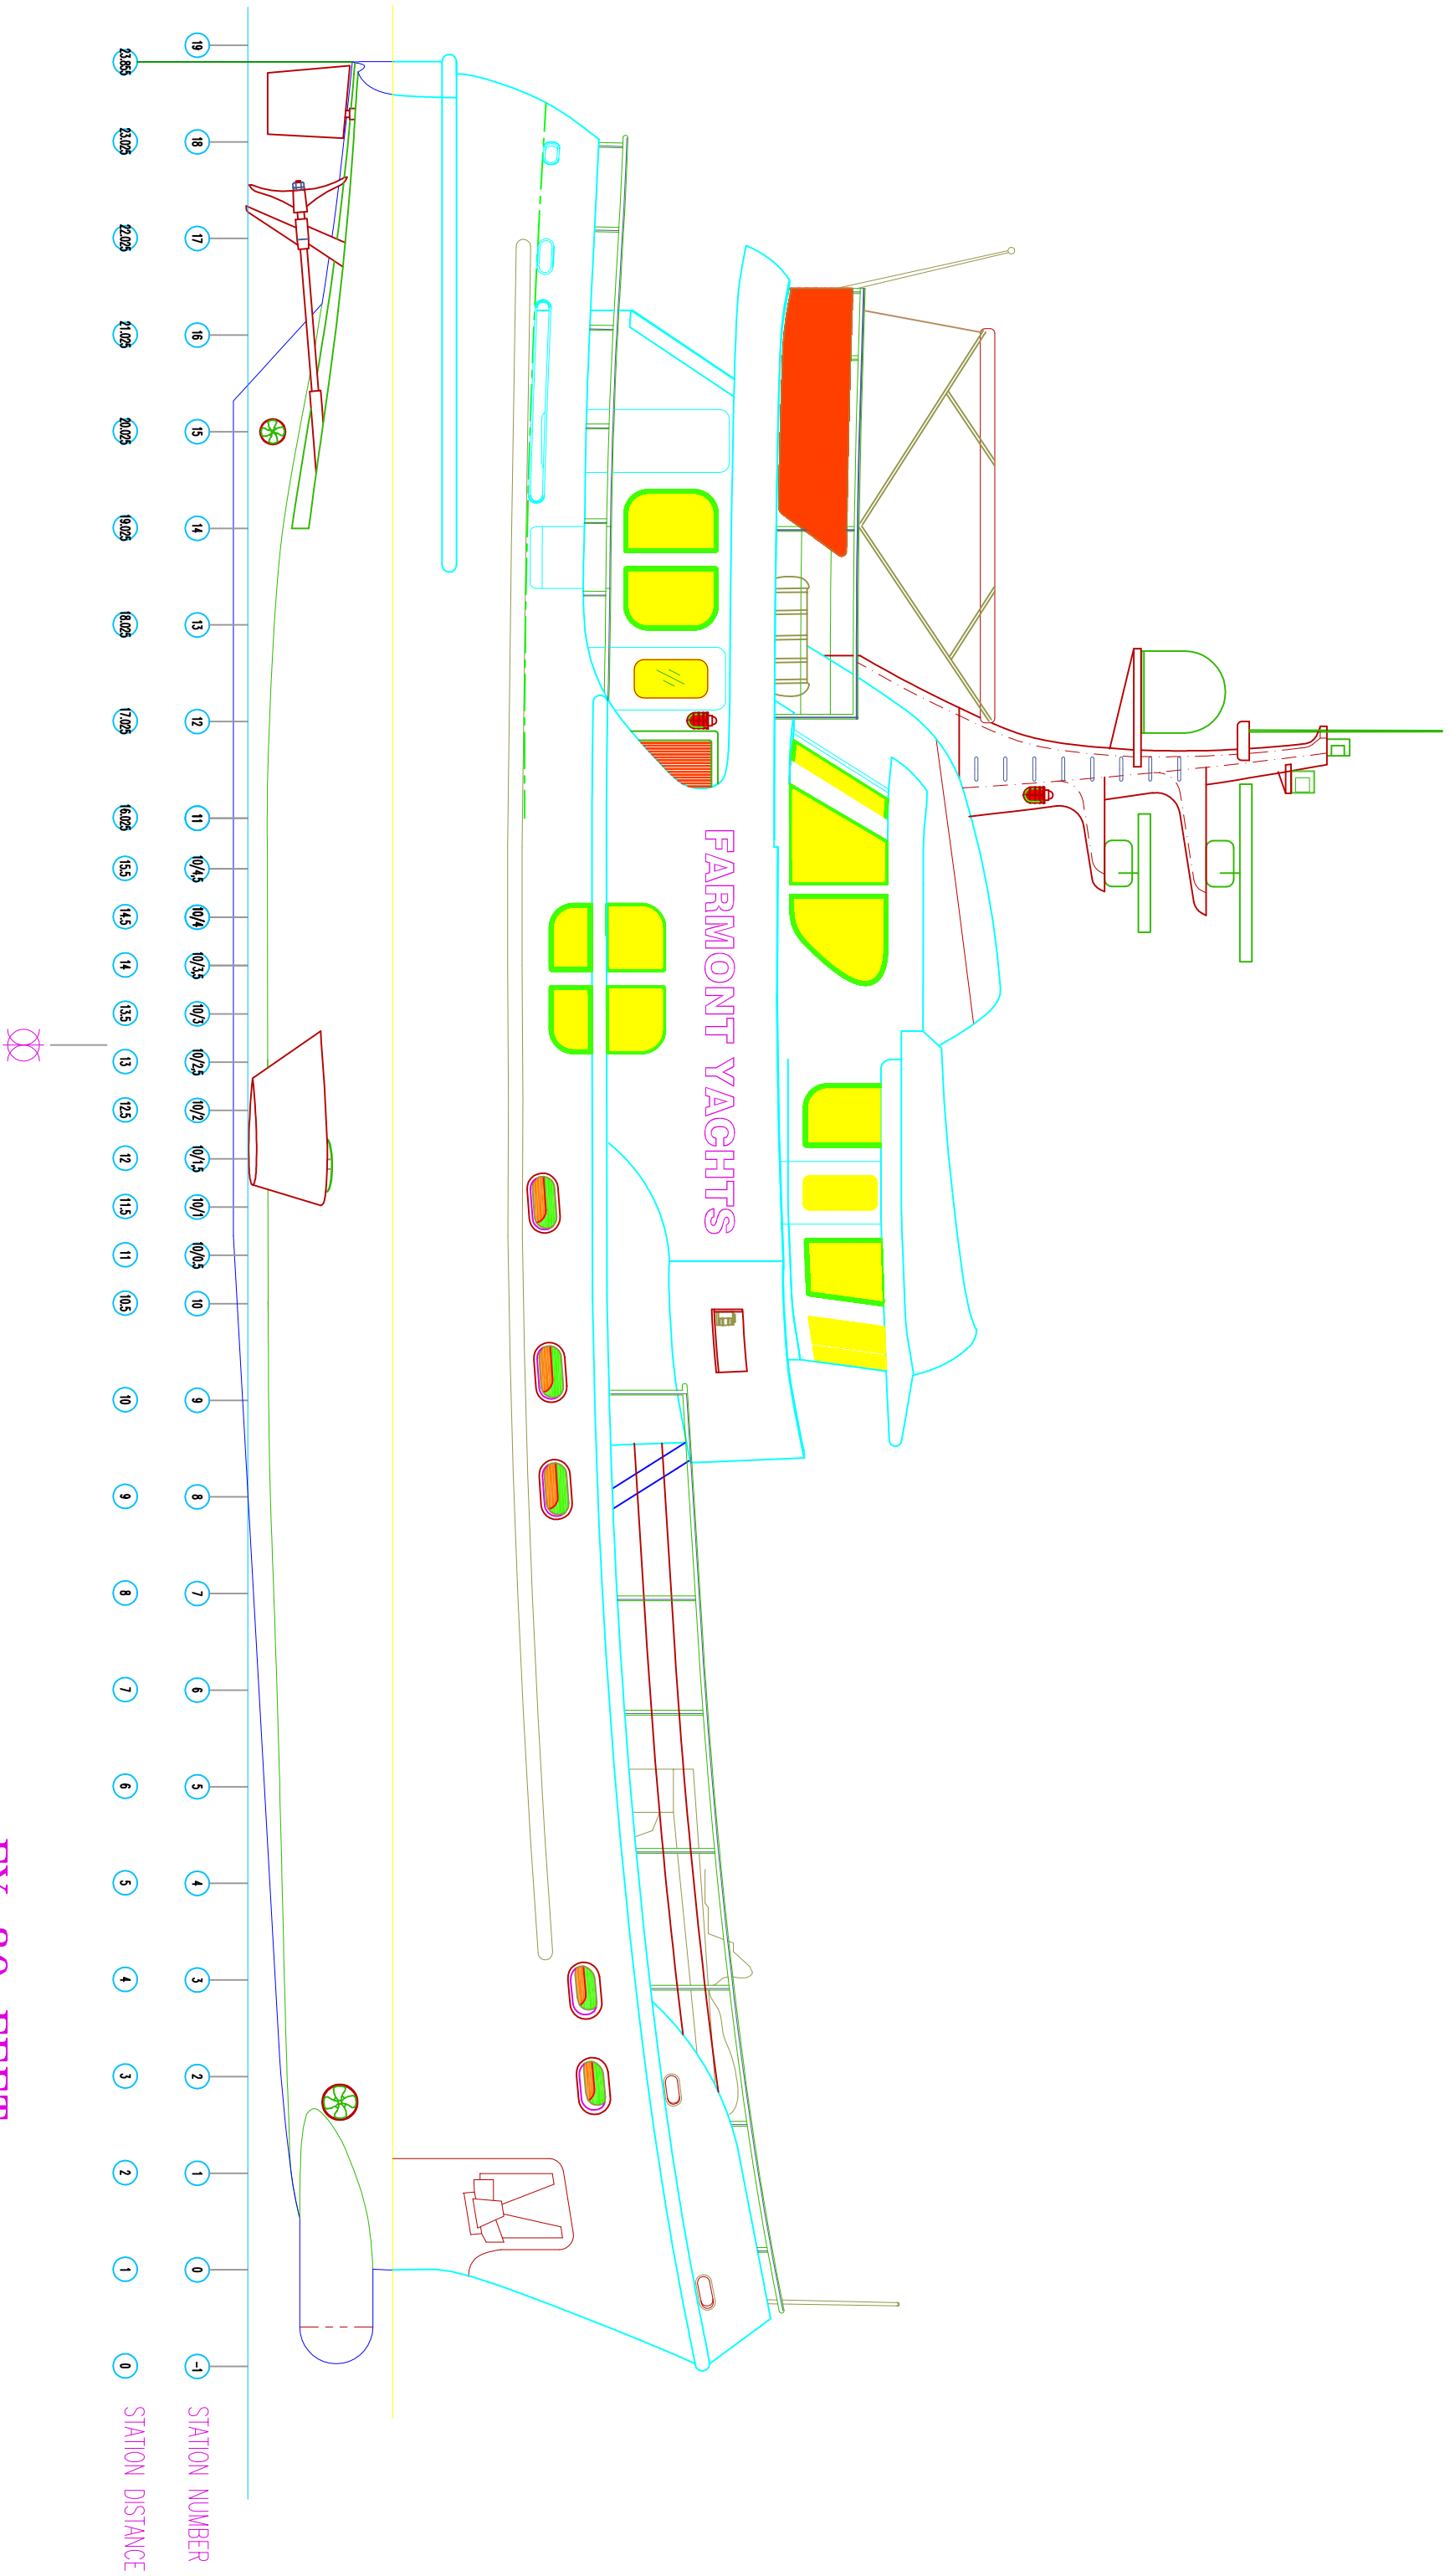

Farmont Yachts GmbH & Co KG

GLOBAL

FY 80 FEET

8-F ————— OUTBOARD PROFILE

8-E

INBOARD PROFILE

A 10

8-F EXTERIOR PLAN VIEW

FY 80 FEET

8-F EXTERIOR PLAN VIEW

PLAN VIEW

FY 80 FEET

PLAN VIEW

FY 80 FEET

6-0 PLAN VIEW - TANK ARRANGEMENT

FY 80 FEET