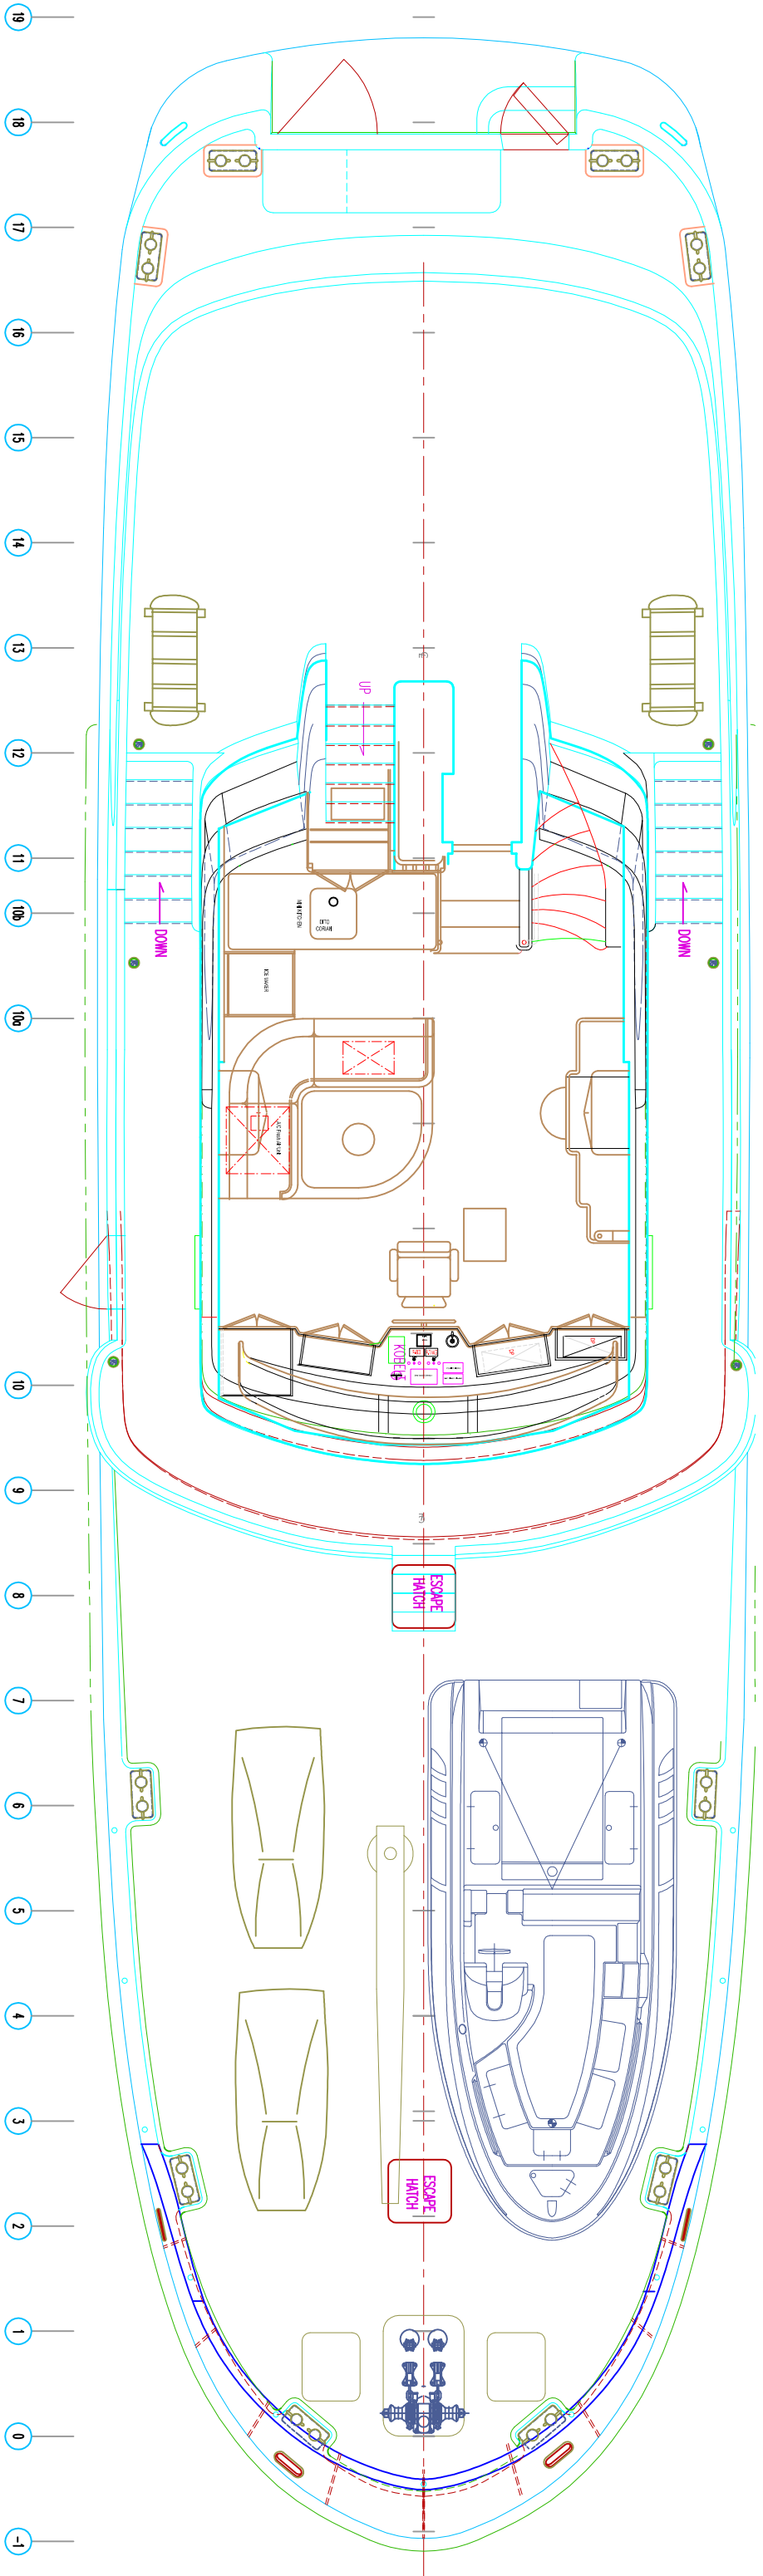

Farmont Yachts GmbH & Co KG

GLOBAL

FY 80 FEET

8-F ————— OUTBOARD PROFILE

8-E

INBOARD PROFILE

A 10

8-F EXTERIOR PLAN VIEW

FY 80 FEET

8-F EXTERIOR PLAN VIEW

PLAN VIEW

FY 80 FEET

PLAN VIEW

FY 80 FEET

6-0 PLAN VIEW - TANK ARRANGEMENT

FY 80 FEET