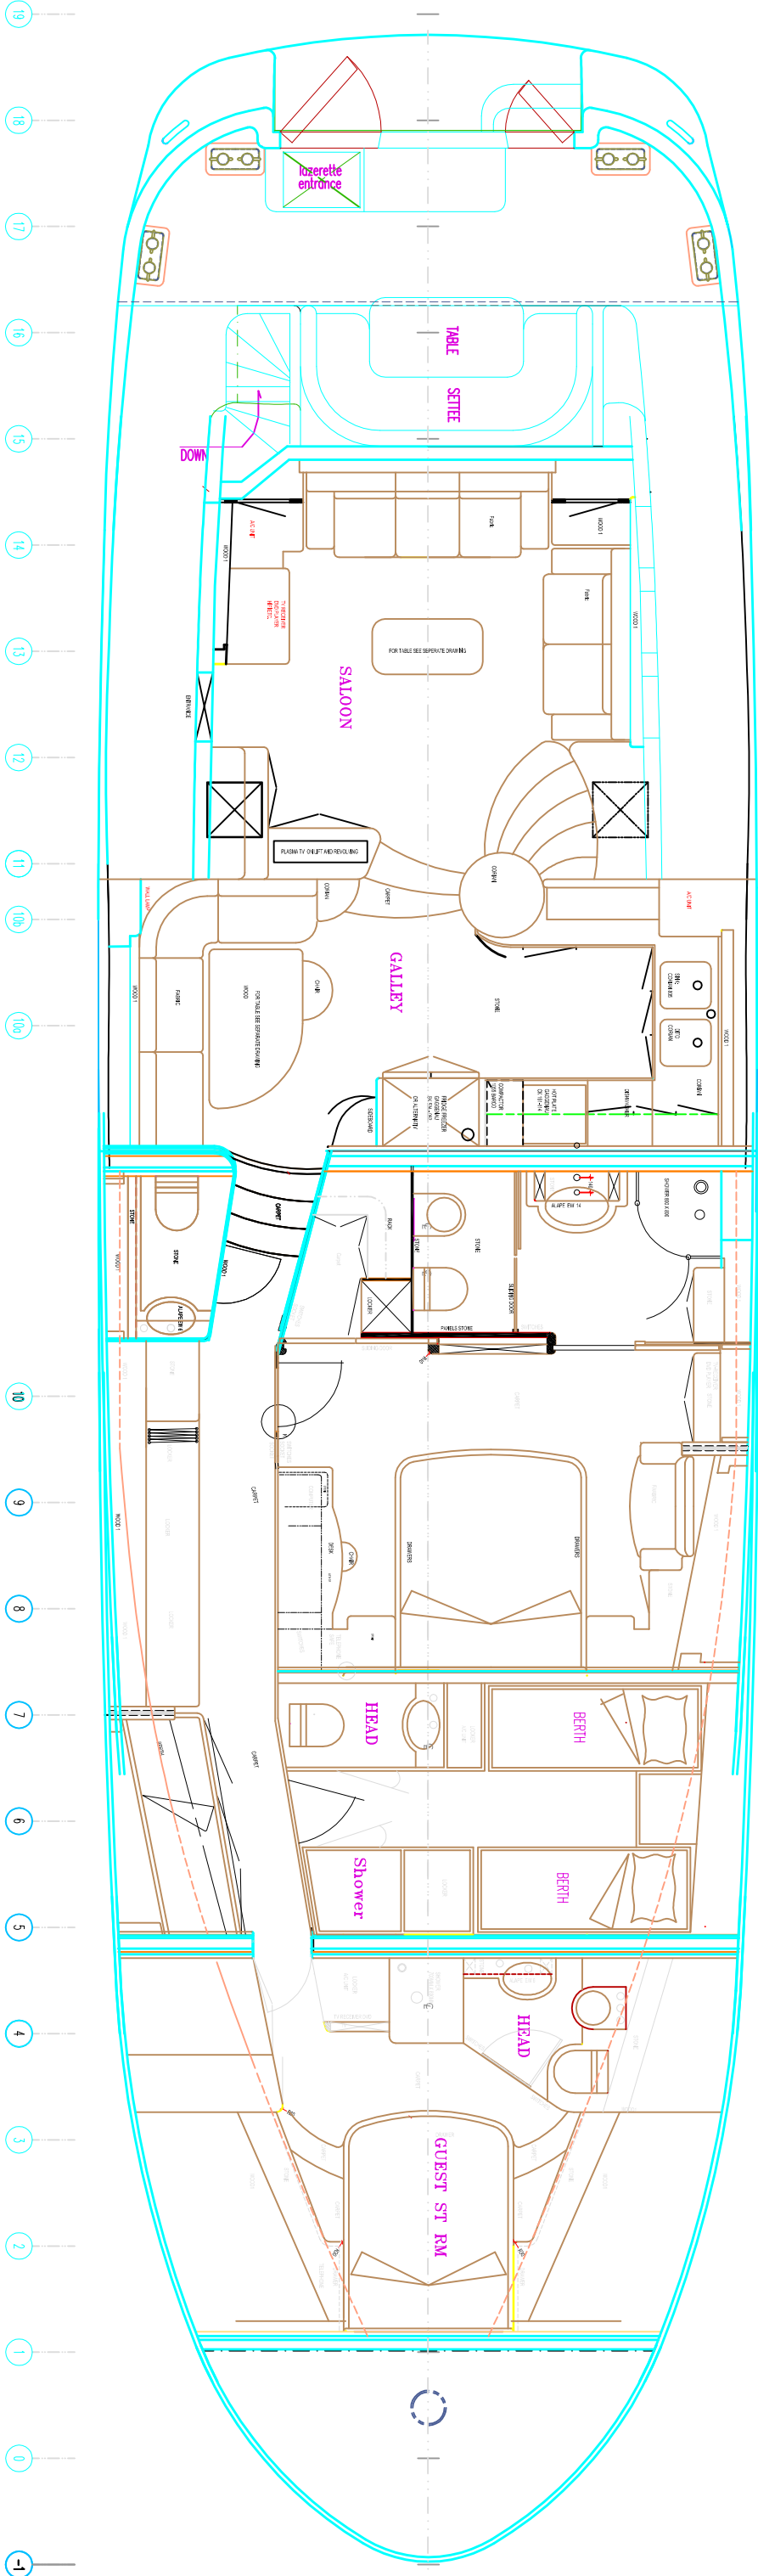

Farmont Yachts GmbH & Co KG

GLOBAL

FY 80 FEET

8-F ————— OUTBOARD PROFILE

8-E

INBOARD PROFILE

A 10

8-F EXTERIOR PLAN VIEW

FY 80 FEET

8-F EXTERIOR PLAN VIEW

PLAN VIEW

FY 80 FEET

PLAN VIEW

FY 80 FEET

6-0 PLAN VIEW - TANK ARRANGEMENT

FY 80 FEET