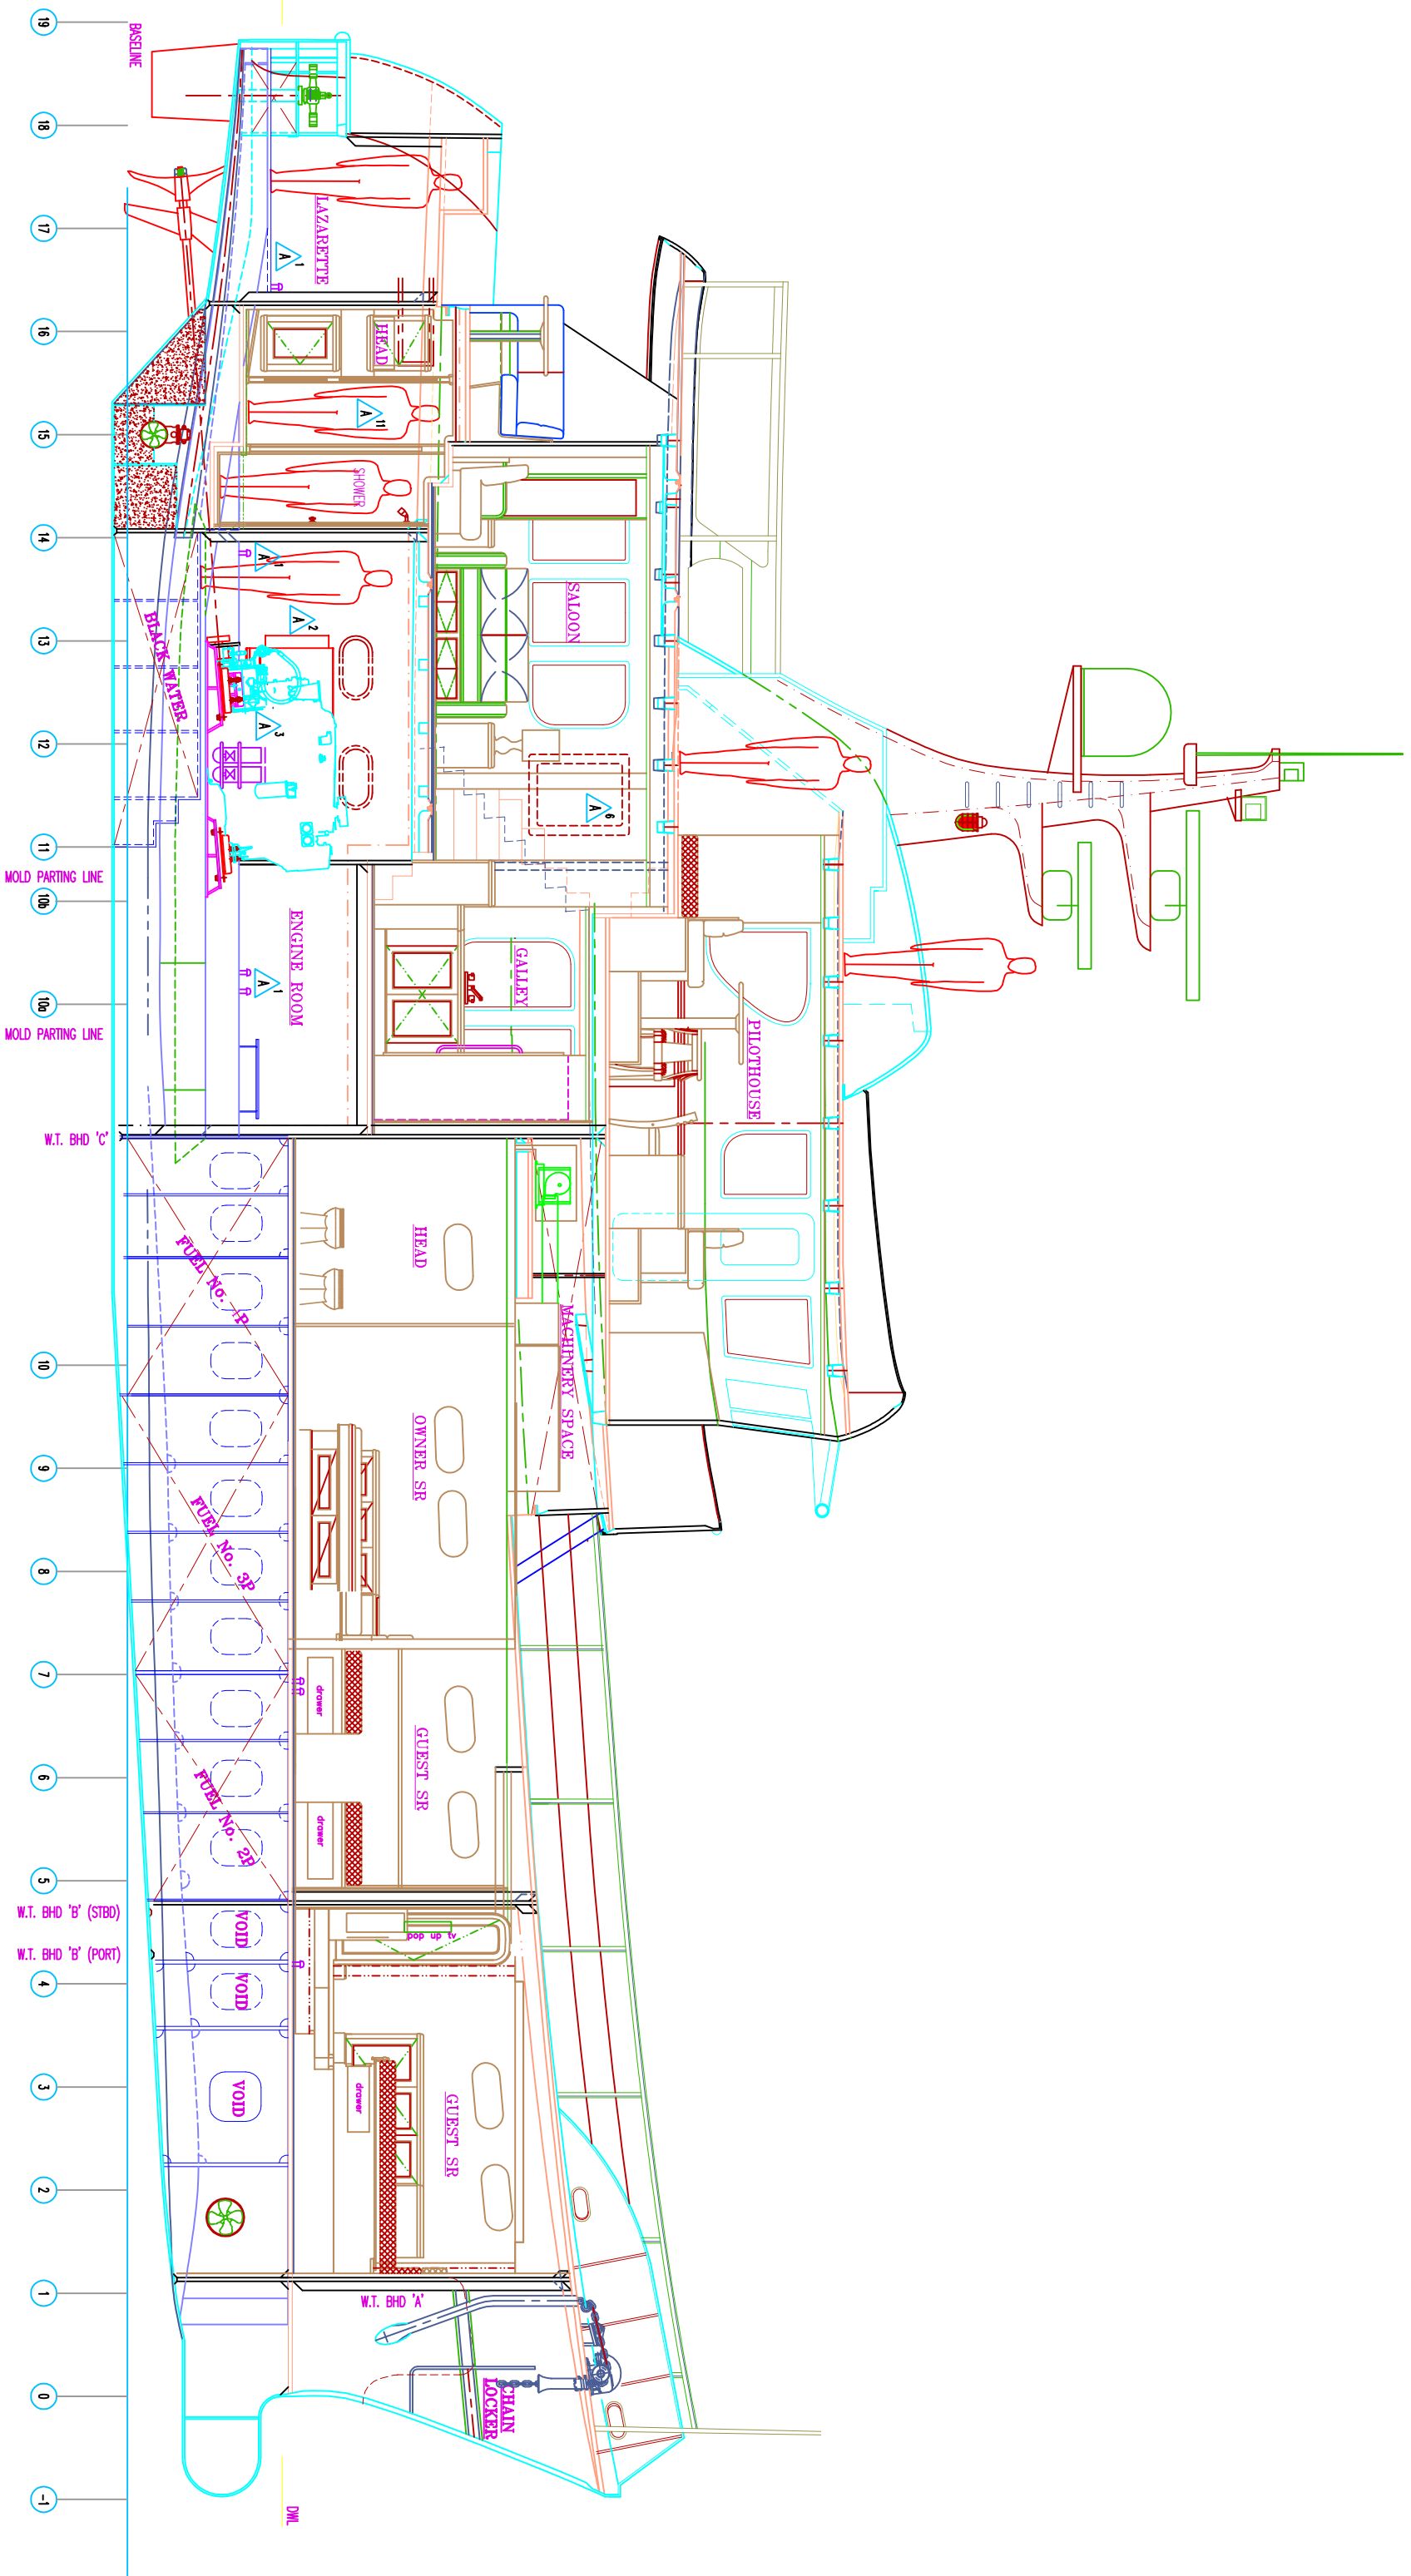

Farmont Yachts GmbH & Co KG

GLOBAL

FY 80 FEET

8-F ————— OUTBOARD PROFILE

8-E

INBOARD PROFILE

A 10

8-F EXTERIOR PLAN VIEW

FY 80 FEET

8-F EXTERIOR PLAN VIEW

PLAN VIEW

FY 80 FEET

PLAN VIEW

FY 80 FEET

6-0 PLAN VIEW - TANK ARRANGEMENT

FY 80 FEET