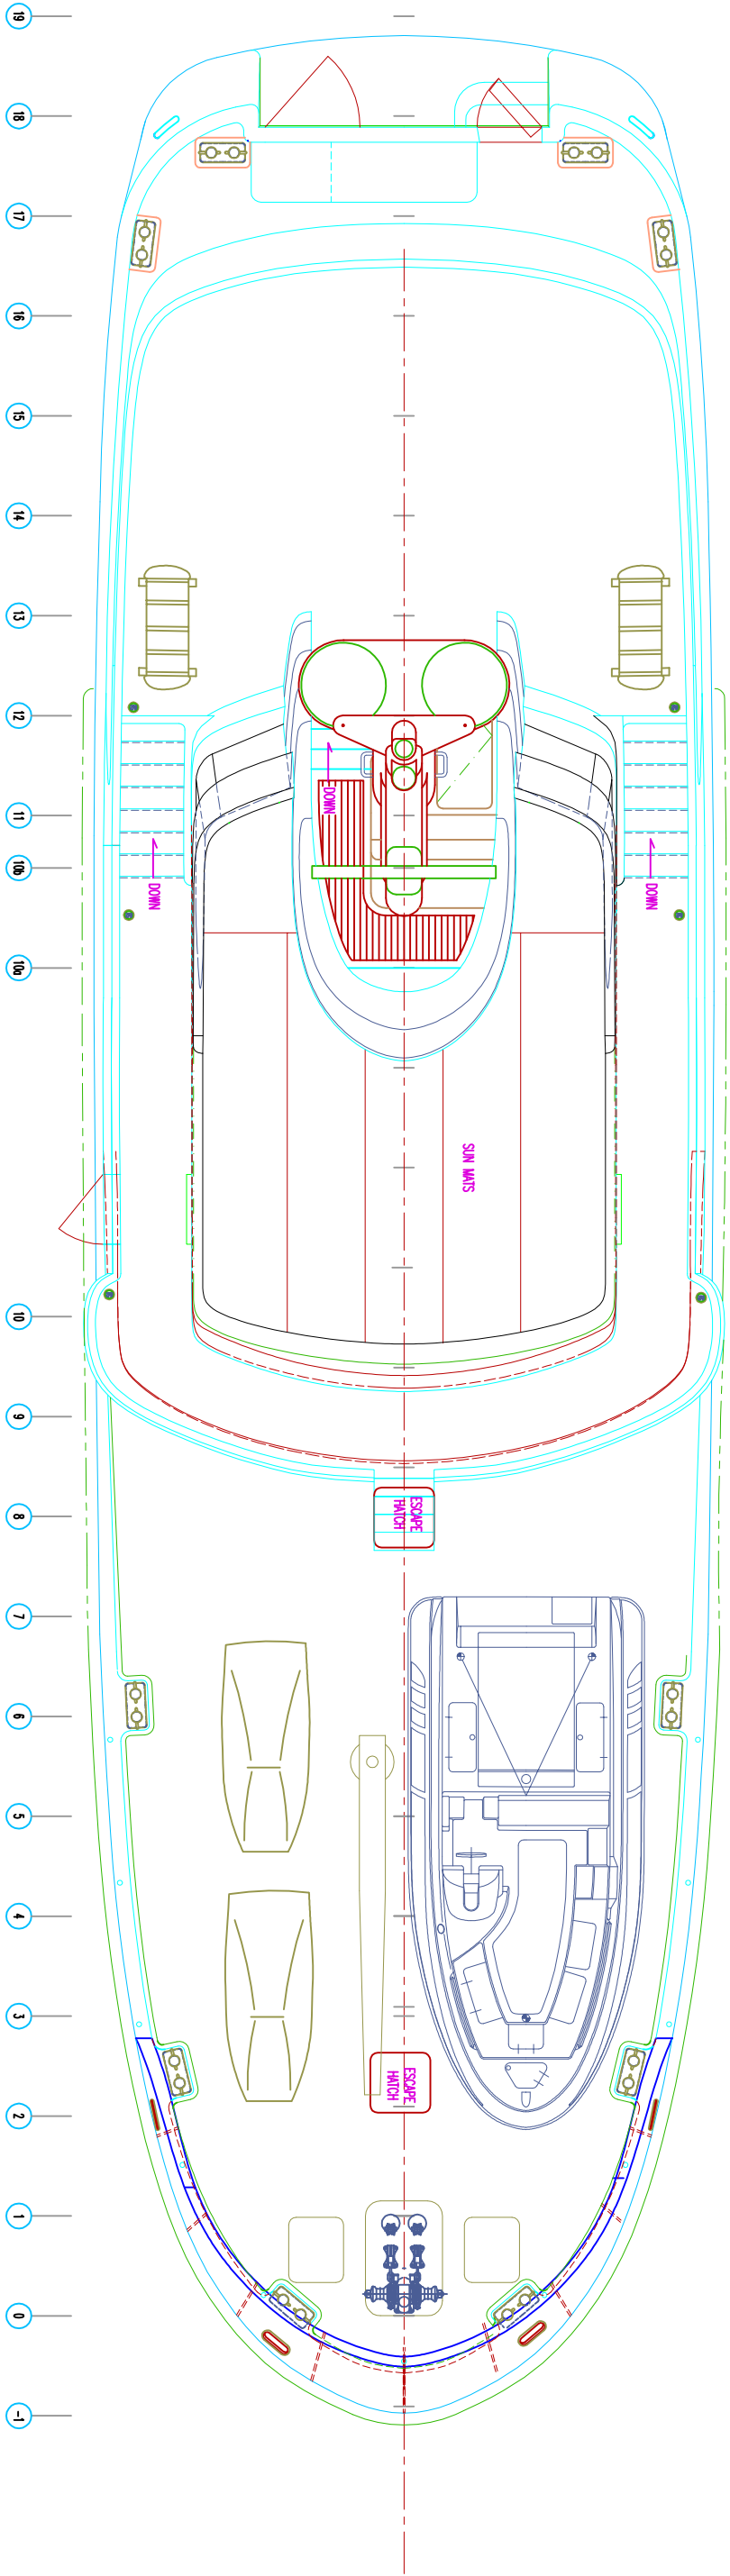

Farmont Yachts GmbH & Co KG

GLOBAL

FY 80 FEET

8-F ————— OUTBOARD PROFILE

8-E

INBOARD PROFILE

A 10

8-F EXTERIOR PLAN VIEW

FY 80 FEET

8-F EXTERIOR PLAN VIEW

PLAN VIEW

FY 80 FEET

PLAN VIEW

FY 80 FEET

6-0 PLAN VIEW - TANK ARRANGEMENT

FY 80 FEET