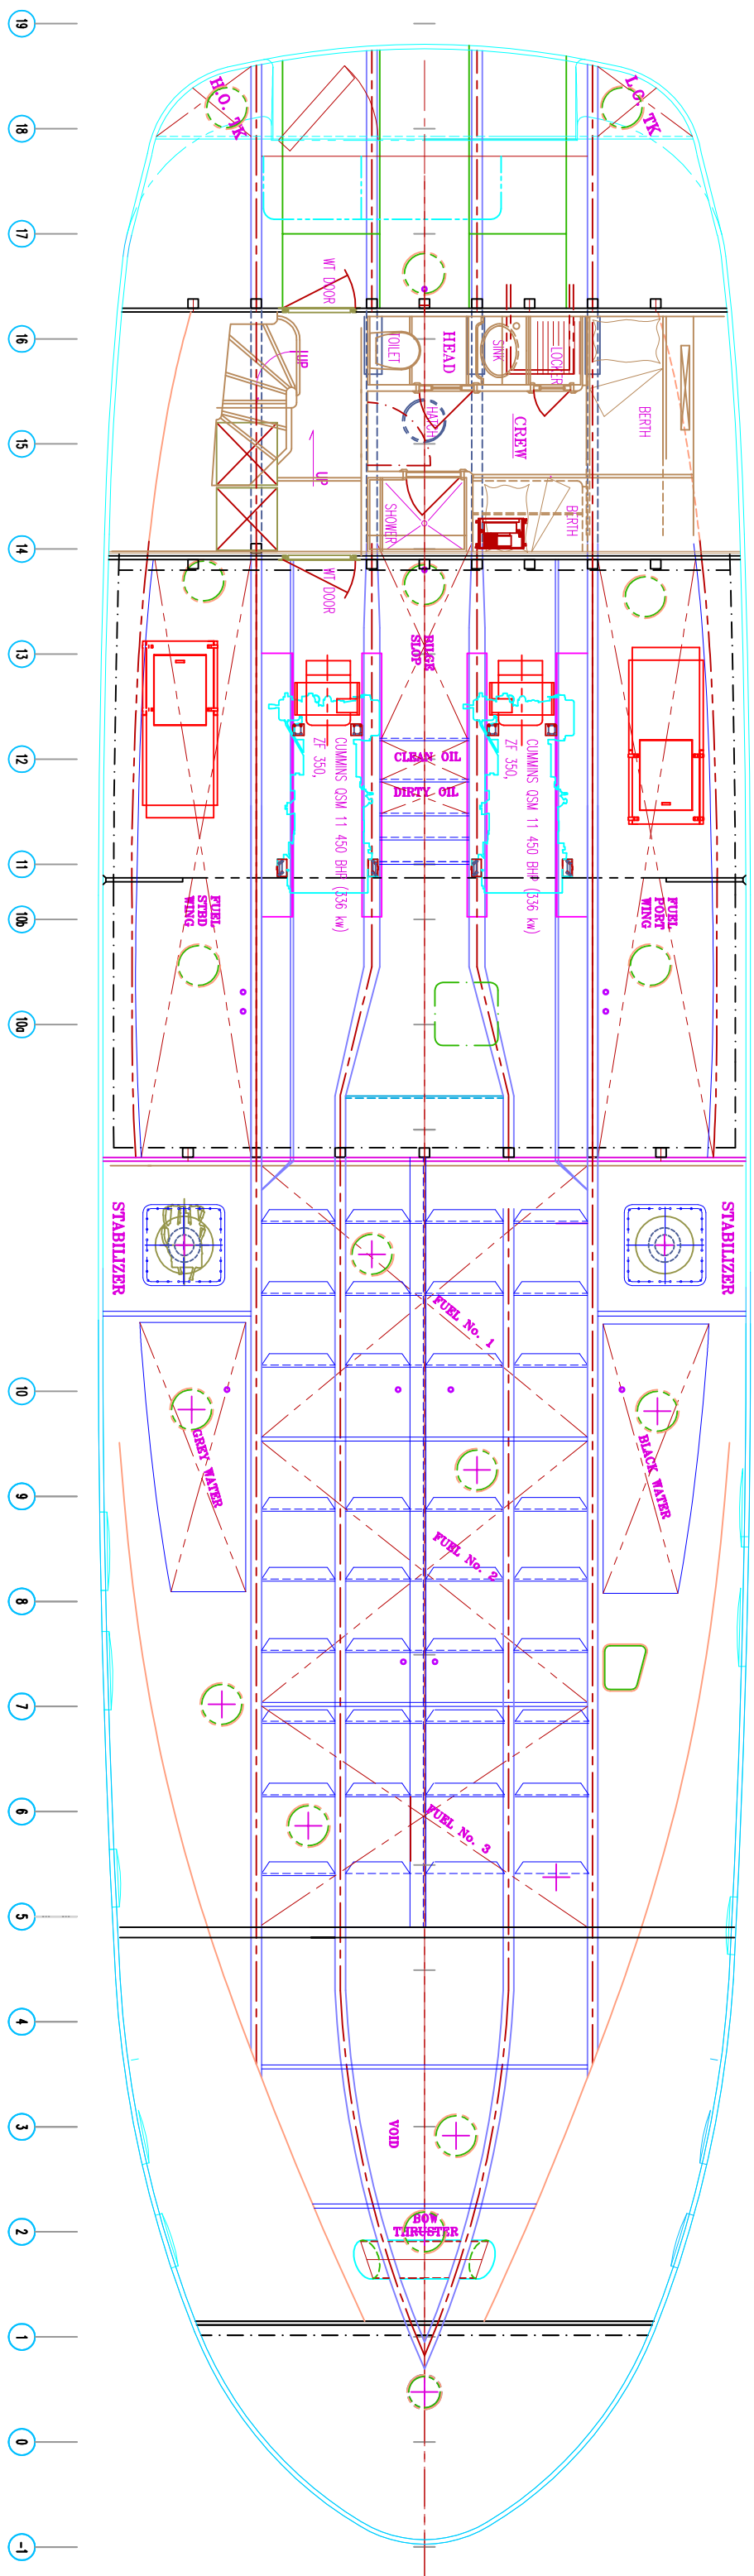

Farmont Yachts GmbH & Co KG

GLOBAL

FY 80 FEET

8-F ————— OUTBOARD PROFILE

8-E

INBOARD PROFILE

A 10

8-F EXTERIOR PLAN VIEW

FY 80 FEET

8-F EXTERIOR PLAN VIEW

PLAN VIEW

FY 80 FEET

PLAN VIEW

FY 80 FEET

6-0 PLAN VIEW - TANK ARRANGEMENT

FY 80 FEET