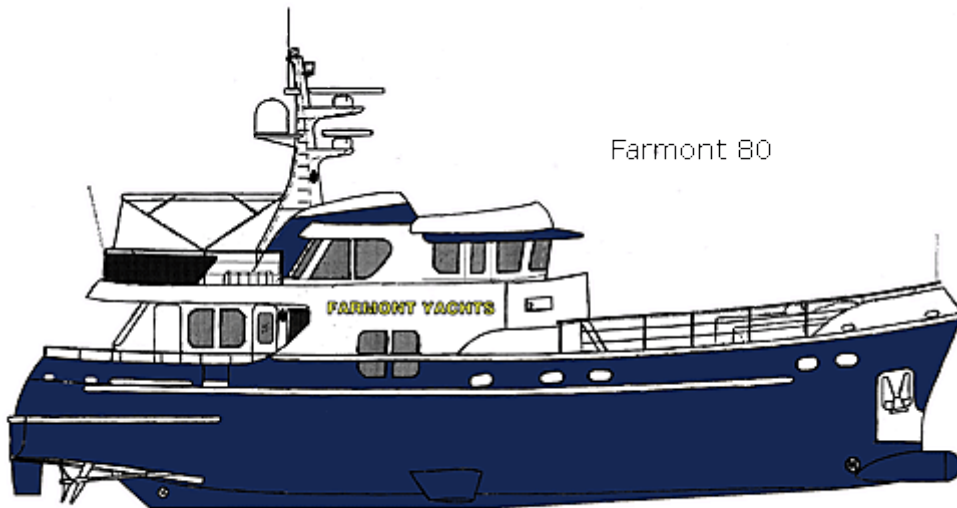

Farmont Yachts GmbH & Co KG

GLOBAL

FY 80 FEET

8-F ————— OUTBOARD PROFILE

8-E

INBOARD PROFILE

A 10

8-F EXTERIOR PLAN VIEW

FY 80 FEET

8-F EXTERIOR PLAN VIEW

PLAN VIEW

FY 80 FEET

PLAN VIEW

FY 80 FEET

6-0 PLAN VIEW - TANK ARRANGEMENT

FY 80 FEET