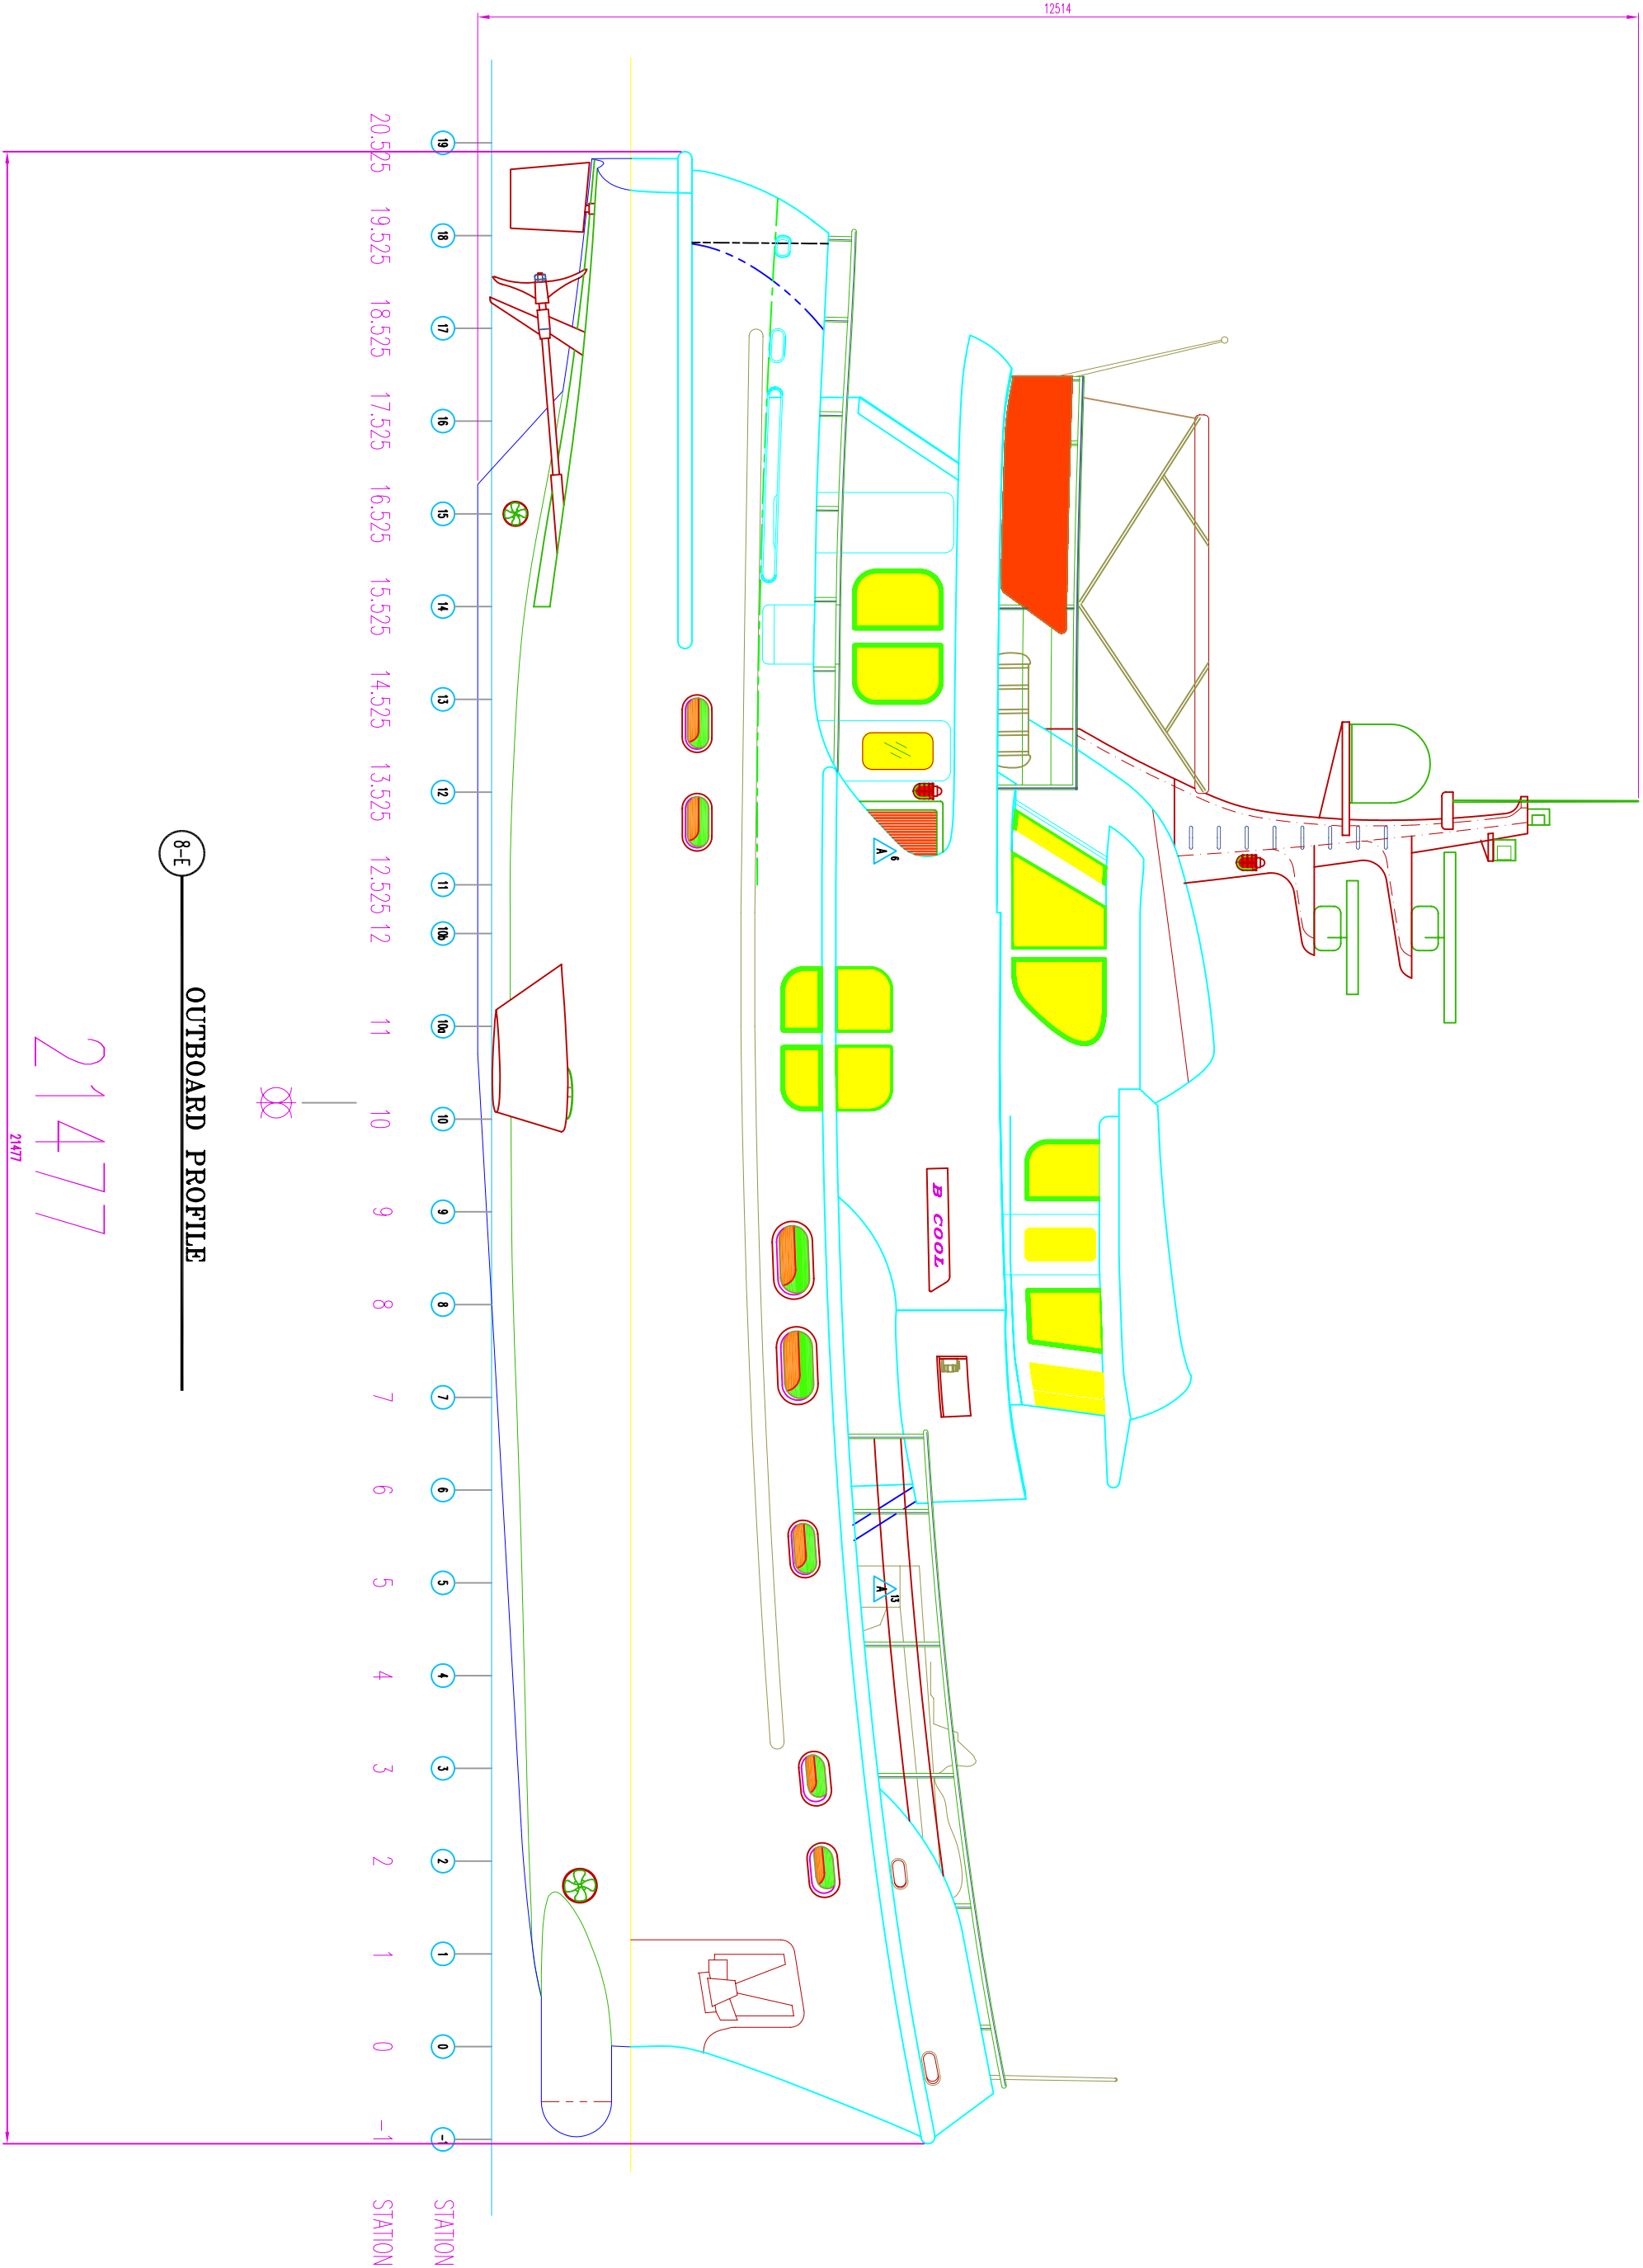

Farmont Yachts GmbH & Co KG

EXPLORER

8-E OUTBOARD PROFILE

12514

8-E INBOARD PROFILE

6-D PLAN VIEW - MAIN DECK

LONGITUDINAL SECTION LOOKING PS

PLAN VIEW

6-D

PLAN VIEW - LOWER DECK