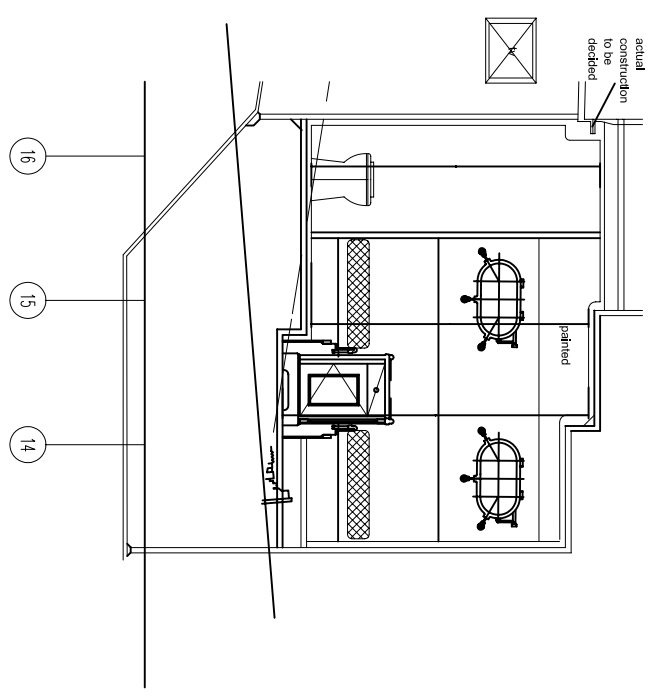

Farmont Yachts GmbH & Co KG

EXPLORER

8-E OUTBOARD PROFILE

12514

8-E INBOARD PROFILE

6-D PLAN VIEW - MAIN DECK

LONGITUDINAL SECTION LOOKING PS

PLAN VIEW

6-D

PLAN VIEW - LOWER DECK