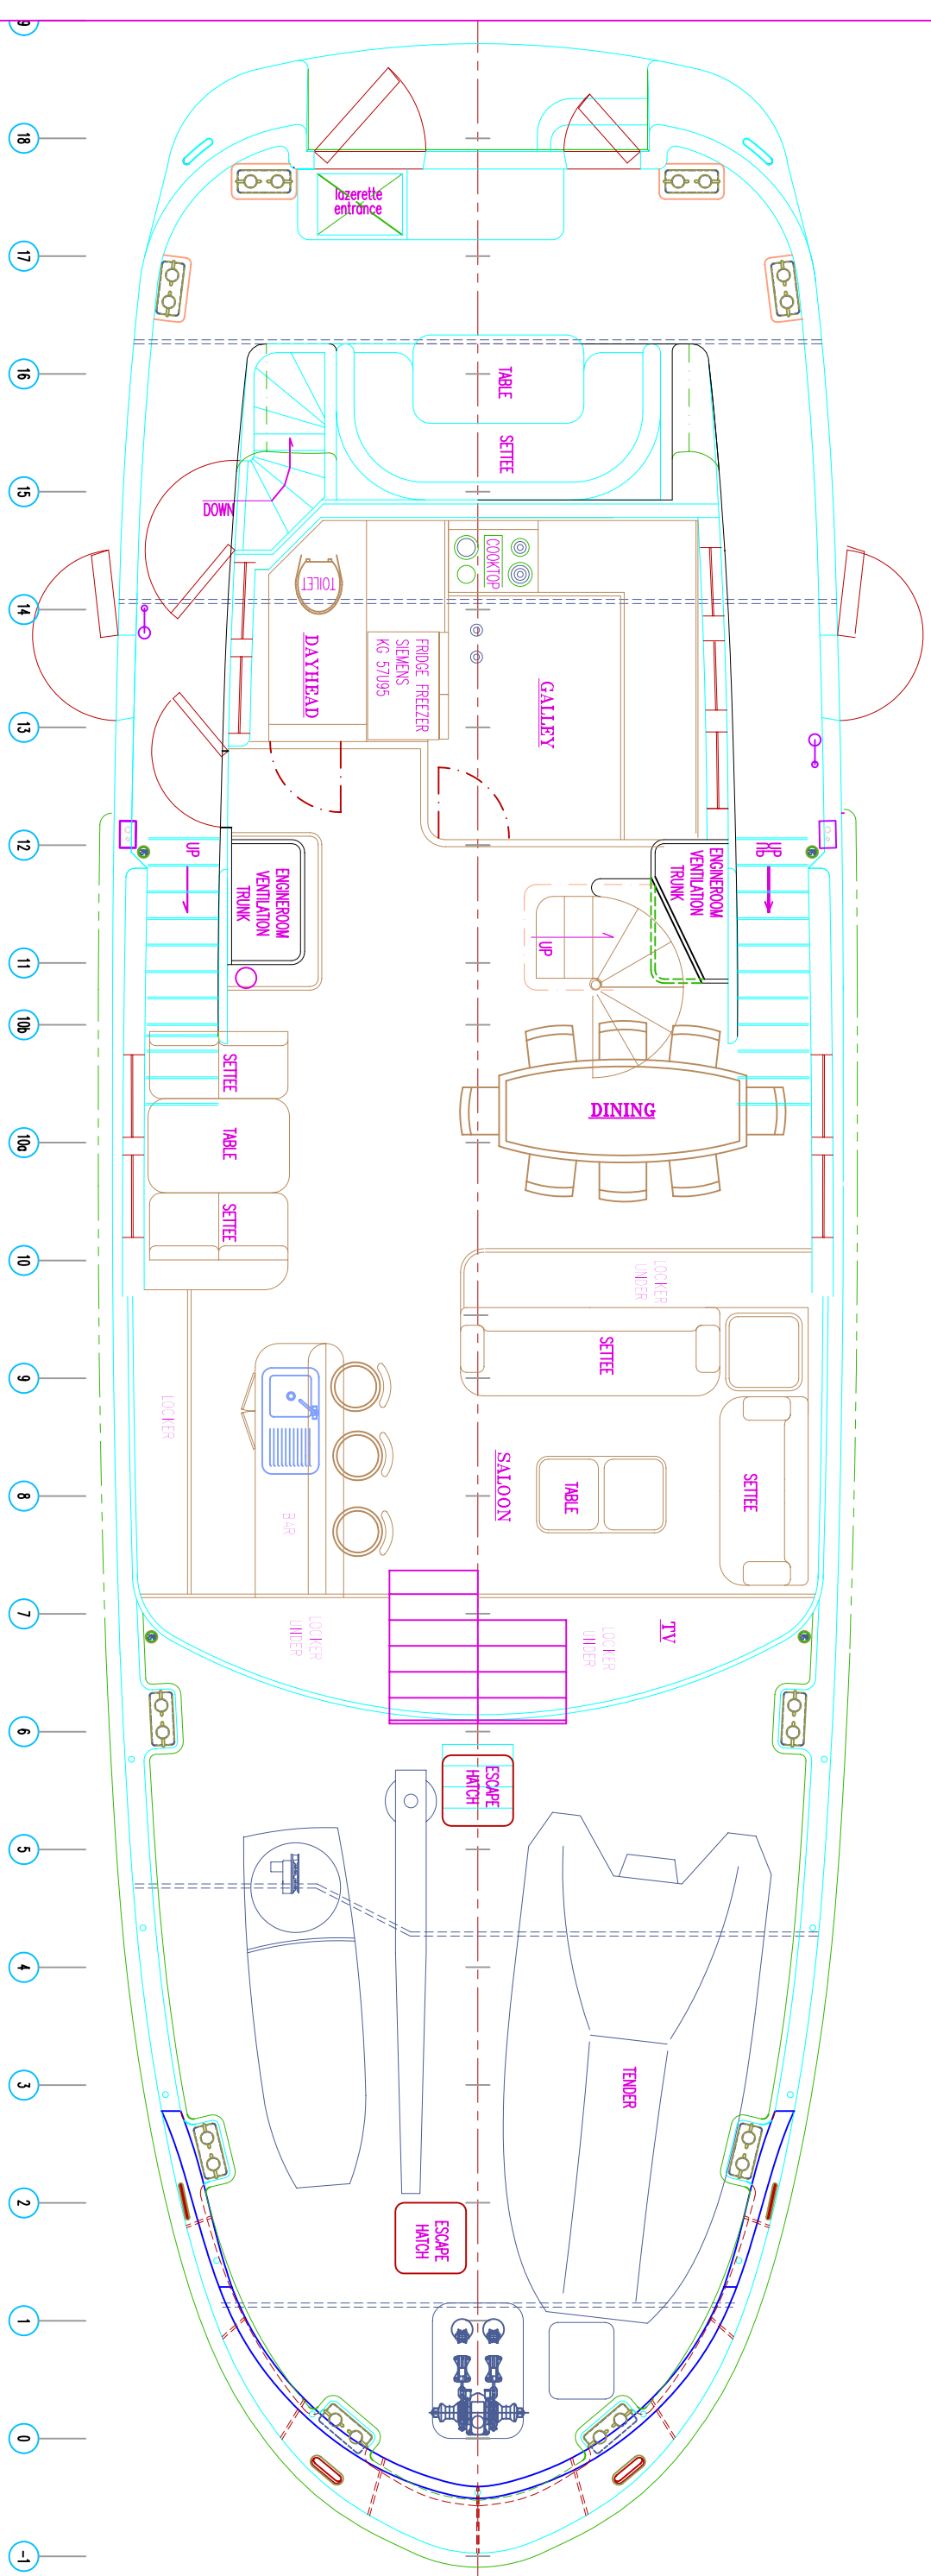

Farmont Yachts GmbH & Co KG

EXPLORER

8-E OUTBOARD PROFILE

12514

8-E INBOARD PROFILE

6-D PLAN VIEW - MAIN DECK

LONGITUDINAL SECTION LOOKING PS

PLAN VIEW

6-D

PLAN VIEW - LOWER DECK