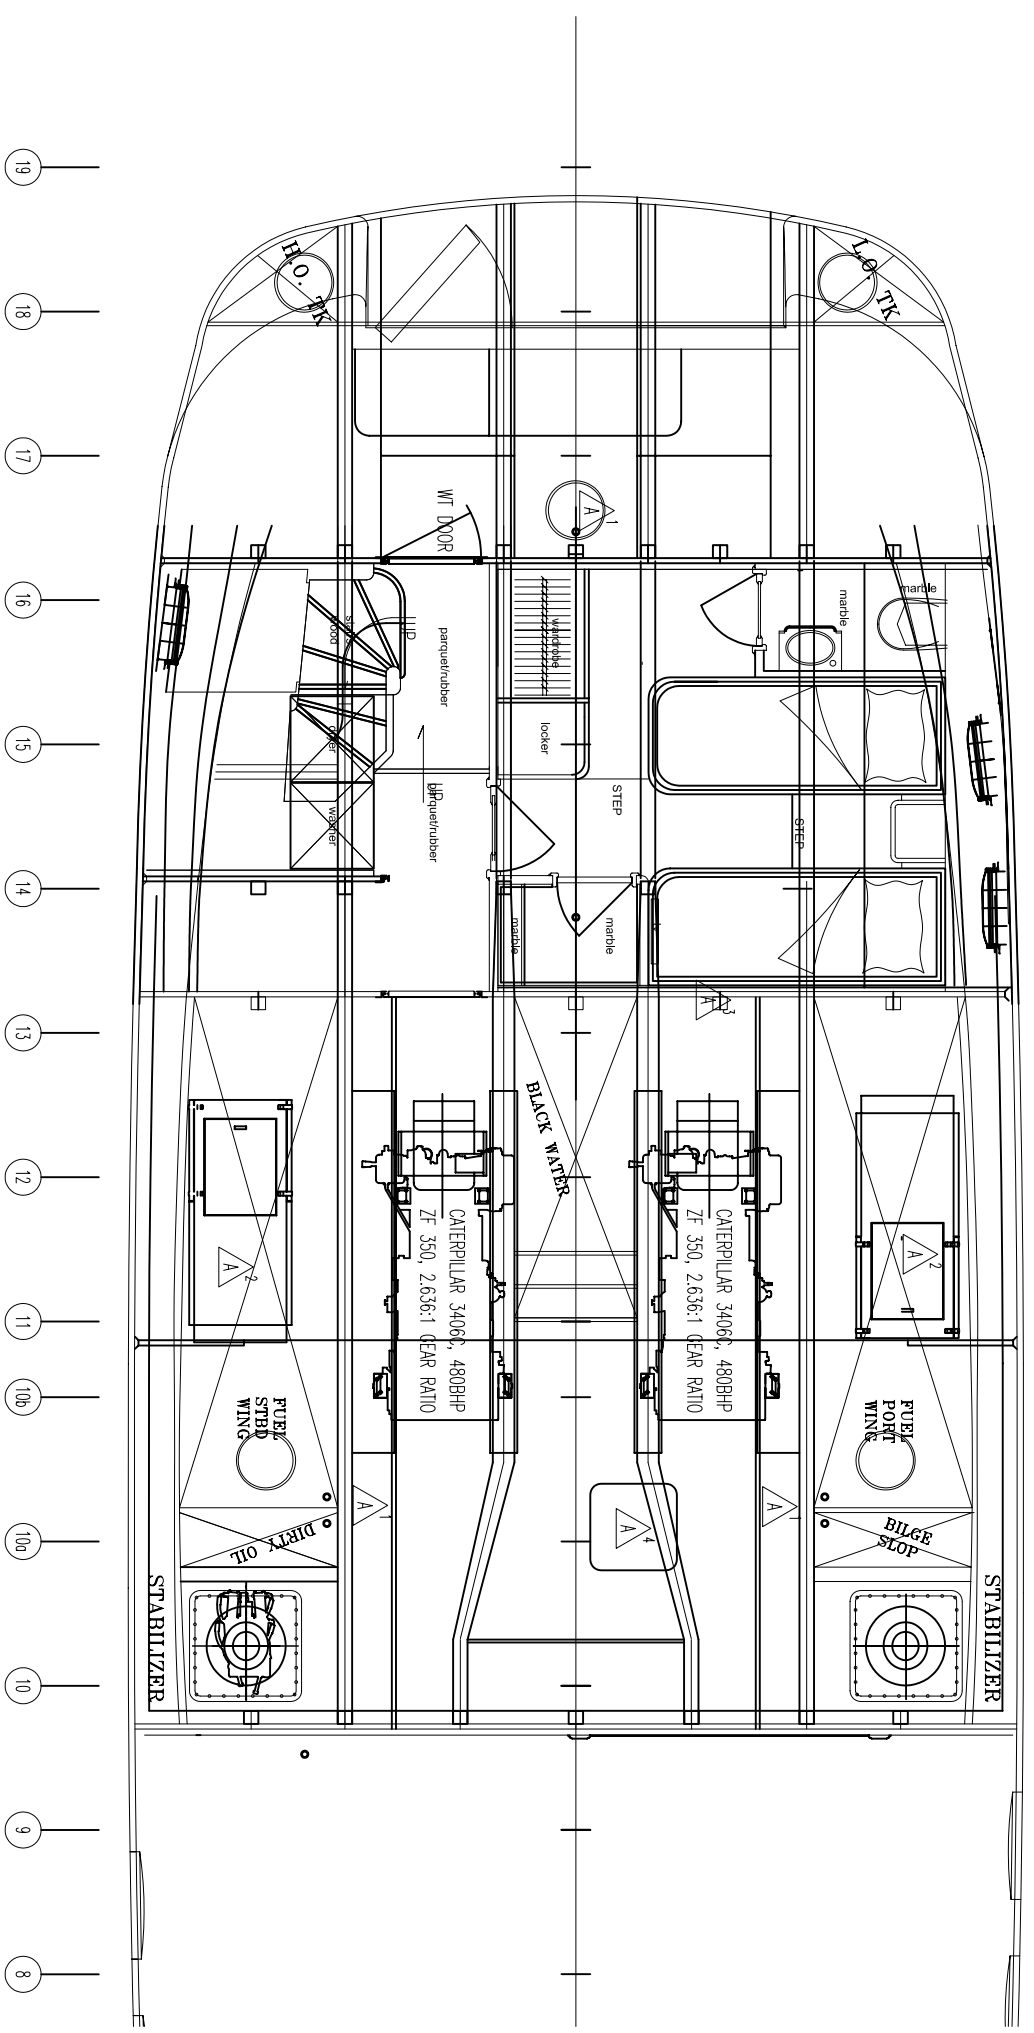

Farmont Yachts GmbH & Co KG

EXPLORER

8-E OUTBOARD PROFILE

12514

8-E INBOARD PROFILE

6-D PLAN VIEW - MAIN DECK

LONGITUDINAL SECTION LOOKING PS

PLAN VIEW

6-D

PLAN VIEW - LOWER DECK