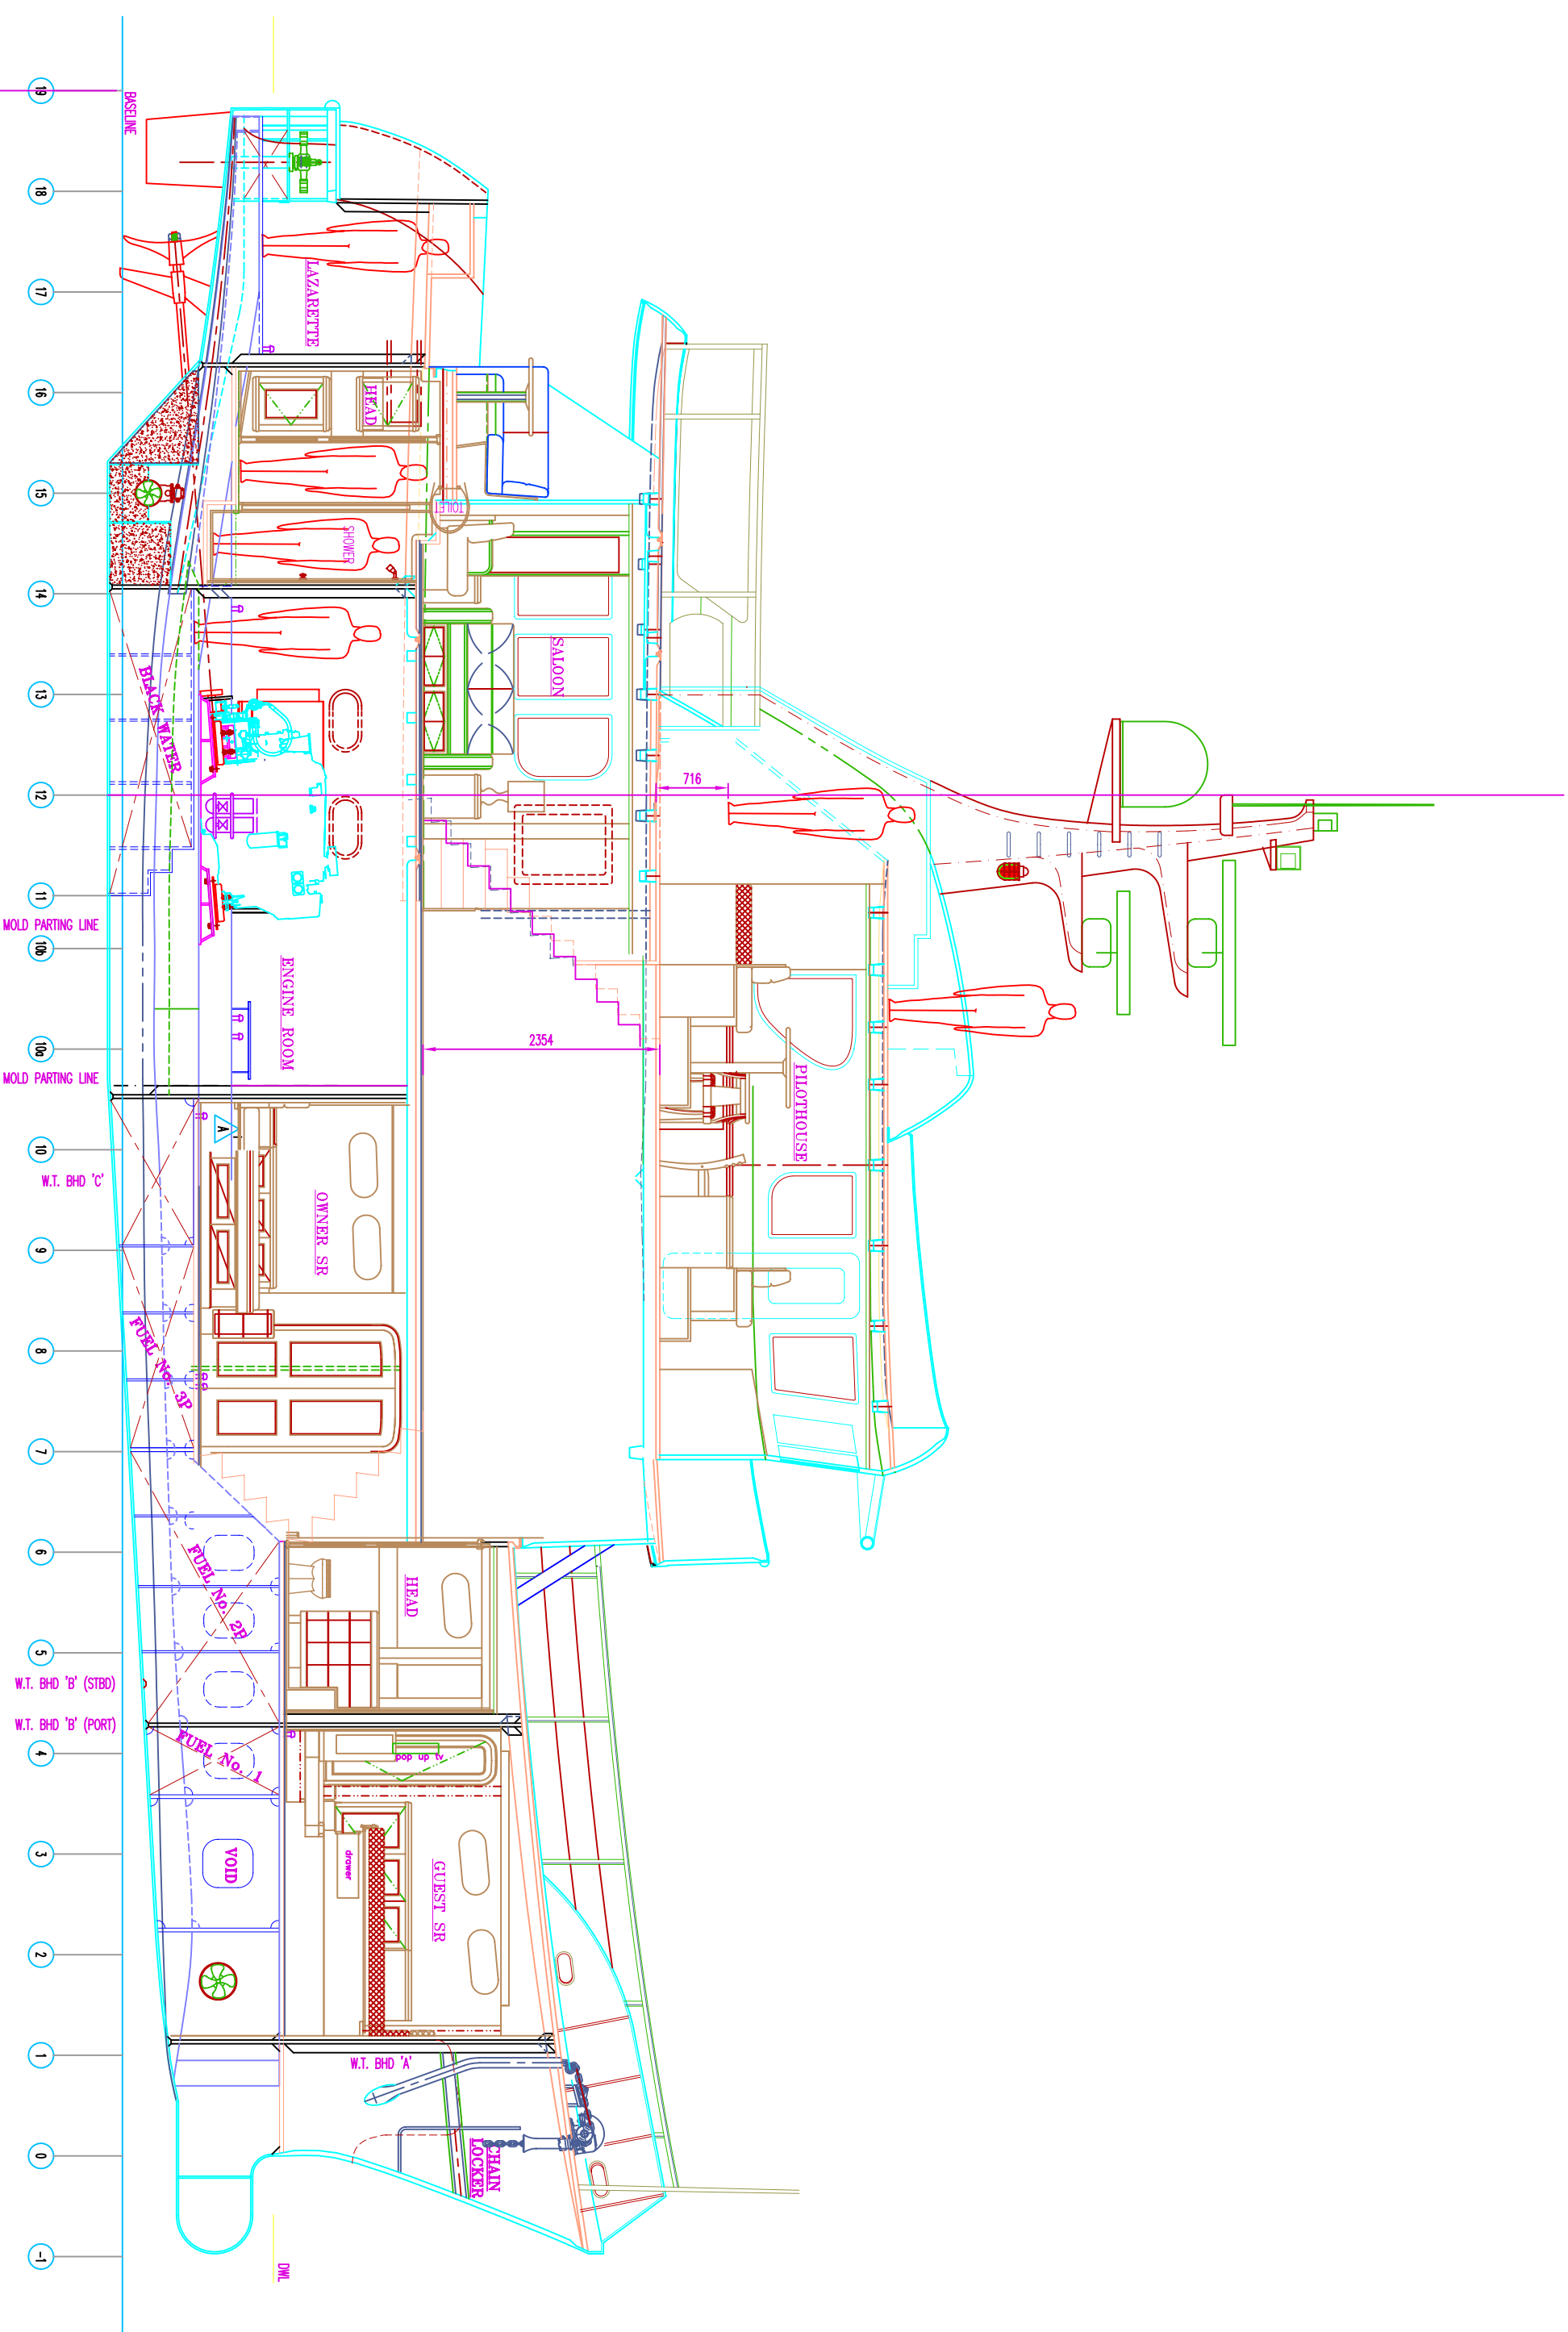

Farmont Yachts GmbH & Co KG

EXPLORER

8-E OUTBOARD PROFILE

12514

8-E INBOARD PROFILE

6-D PLAN VIEW - MAIN DECK

LONGITUDINAL SECTION LOOKING PS

PLAN VIEW

6-D

PLAN VIEW - LOWER DECK