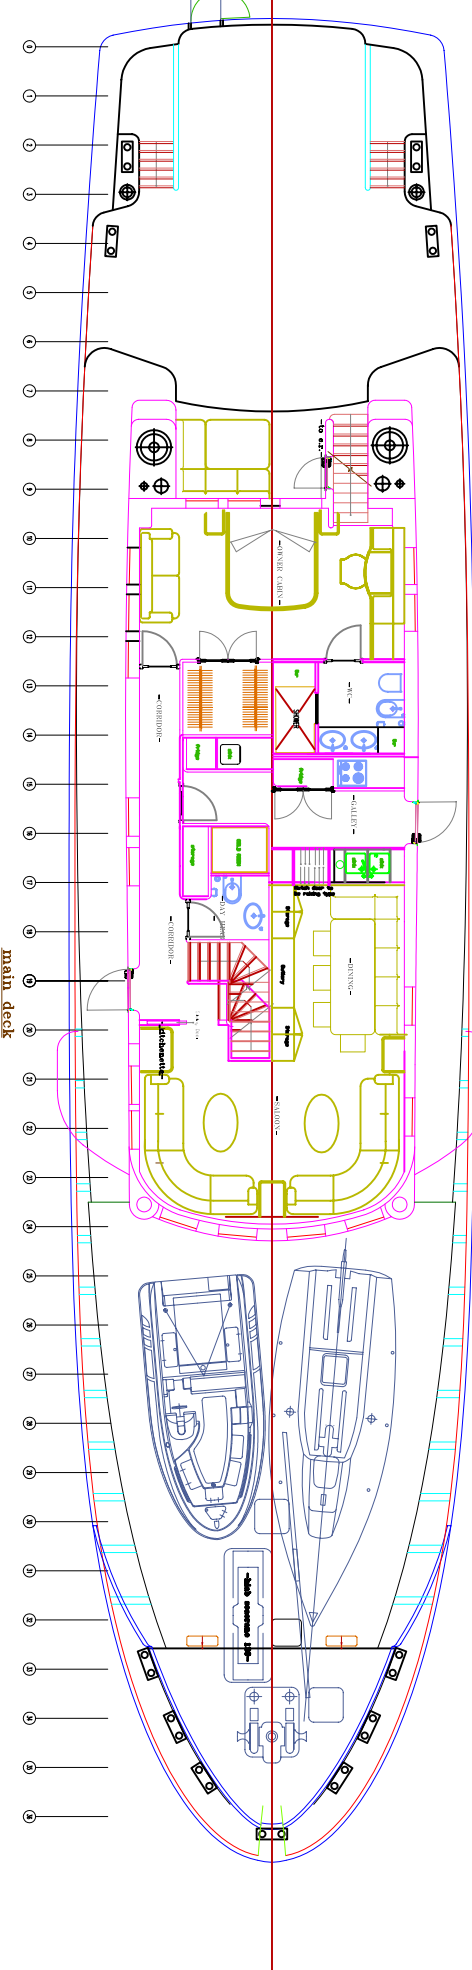

Farmont Yachts GmbH & Co KG

EXPEDITION

PGV 38
 EXTERIOR AND INBOARD PROFILE

Raytheon
 Raytheon Systems Company
 1000 North 17th Street
 Arlington, VA 22209
 (703) 261-1000
 FAX (703) 261-1001
 www.raytheon.com

upper deck

main deck

main deck

GENERAL ARRANGEMENT

FY 38

main deck

GENERAL ARRANGEMENT

FY 38