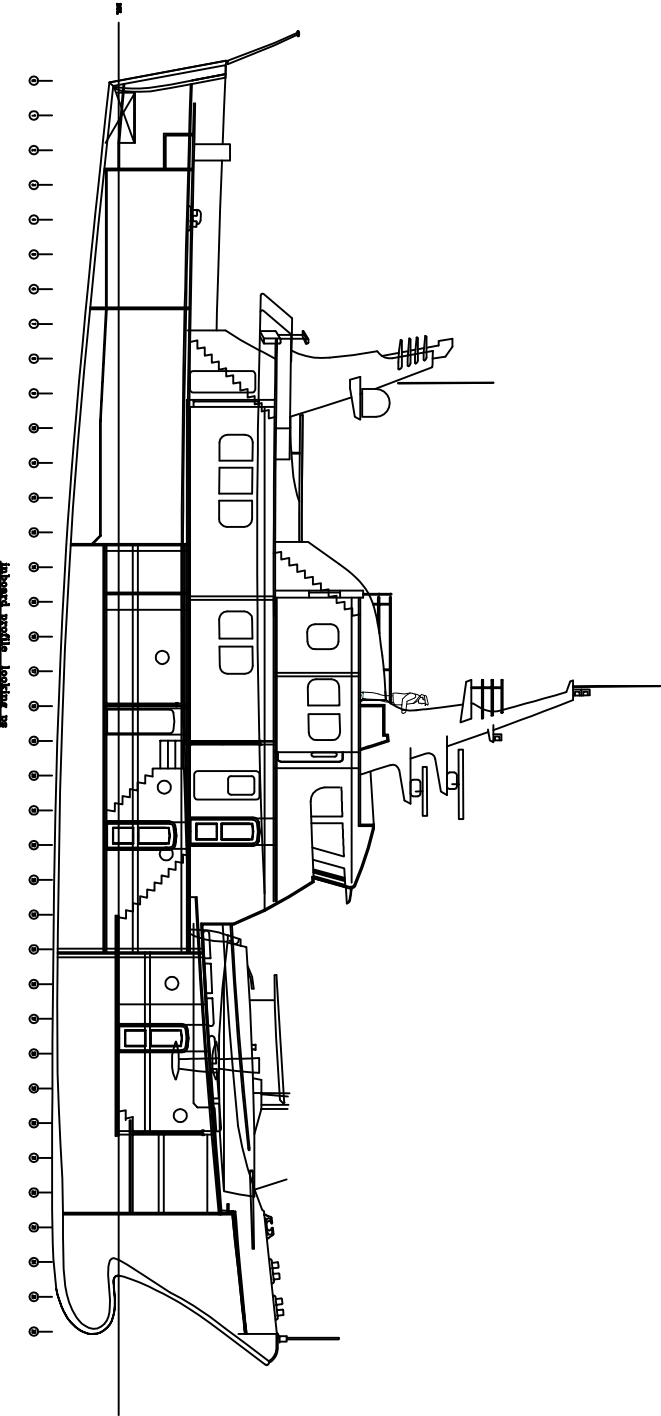

Farmont Yachts GmbH & Co KG

EXPEDITION

PGV 38
 EXTERIOR AND INBOARD PROFILE

Raytheon
 Raytheon Systems Company
 1000 North 17th Street
 Arlington, VA 22209
 (703) 261-1000
 FAX (703) 261-1001
 www.raytheon.com

upper deck

main deck

main deck

GENERAL ARRANGEMENT

FY 38

main deck

GENERAL ARRANGEMENT

FY 38