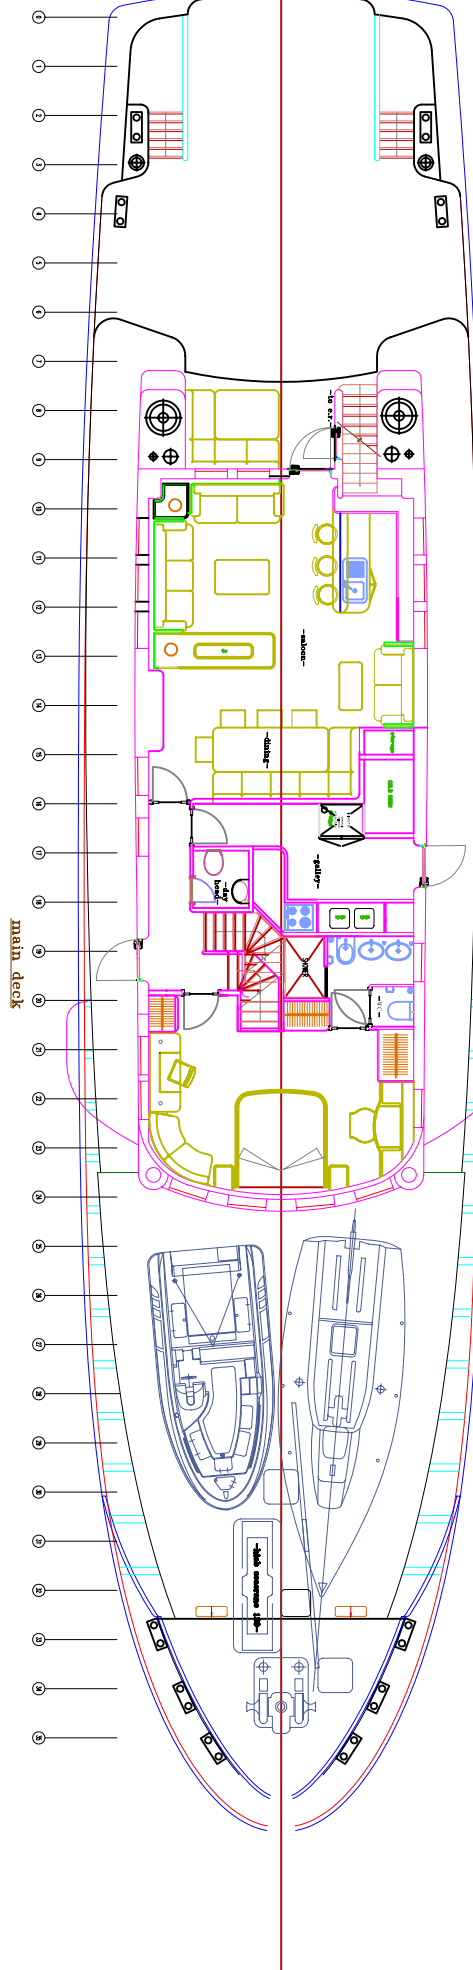

Farmont Yachts GmbH & Co KG

EXPEDITION

PGV 38
 EXTERIOR AND INBOARD PROFILE

Raytheon
 Raytheon Systems Company
 1000 North 17th Street
 Arlington, VA 22209
 (703) 261-1000
 FAX (703) 261-1001
 www.raytheon.com

upper deck

main deck

main deck

GENERAL ARRANGEMENT

FY 38

main deck

GENERAL ARRANGEMENT

FY 38