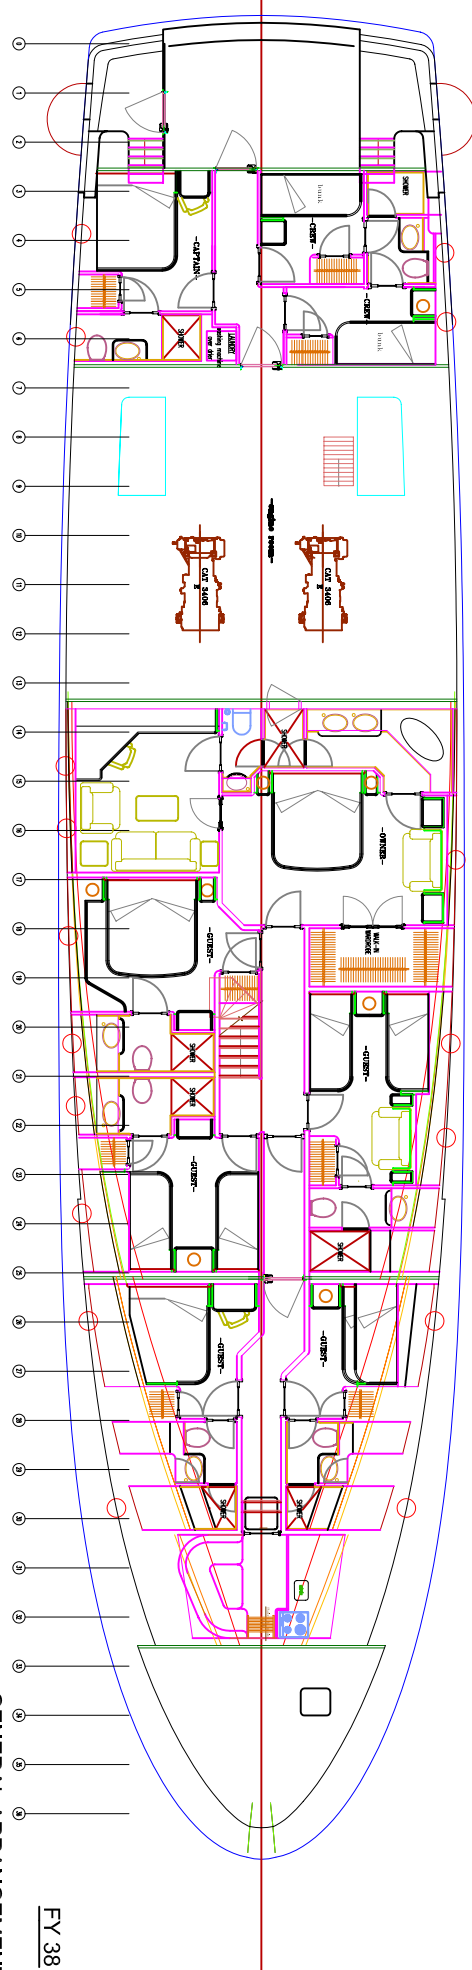

Farmont Yachts GmbH & Co KG

EXPEDITION

PGV 38
 EXTERIOR AND INBOARD PROFILE

Raytheon
 Raytheon Systems Company
 1000 North 17th Street
 Arlington, VA 22209
 (703) 261-1000
 FAX (703) 261-1001
 www.raytheon.com

upper deck

main deck

main deck

GENERAL ARRANGEMENT

FY 38

main deck

GENERAL ARRANGEMENT

FY 38

FY 38

GENERAL ARRANGEMENT

FY 38